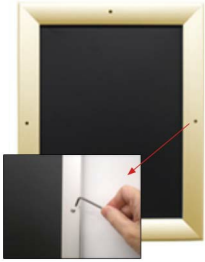

Extra Large Snap Frame 60x72 Ship UNASSEMBLED

- Aluminum snap-open displays are for **INDOOR** or ****OUTDOOR** use

**Make sure you laminate your insert material if going outdoors
**Poster Snap Frames are weather resistant...not water-proof

Ships Unassembled

- ALL snap frame sizes are cut to size, and prepped for easy assembly
- Takes minutes to assemble, Corner Key and Mounting Hardware Included

- ALL snap frame rail sizes 85" and larger will be **CUT in HALF** and

provided with a Straight Joiner Key to connect the two snap frame rails together.

This will create a seam in your snap frame rail where 2 or more pieces on one side of your frame will flip open.

The main reason for creating the seam is to reduce shipping costs. We will ship these chopped snap frame rails via common carrier ground service.

Each Frame Rail that is **CUT in HALF** will receive a **CENTERED** security screw

- We will ship any Length up to 144" in **FULL LENGTH** via Freight Carrier.

Please call us for your oversized snap frame dimensions to provide frame & freight costs

For Detailed Instructions on How to Assemble click on the Instruction Sheet ICON up above.

Custom Sizes & Shipping Options Available

- Call to **Customize Extra Large Security with Screw Snap Frames 60x72!**
- If you request a Snap Frame to be FULLY ASSEMBLED,

please call for a shipping quote.

- Call us to quote out snap frames sizes up to 144" x 144" (12 FEET x 12 FEET)

[About SwingSnap Snap Frames:](#)