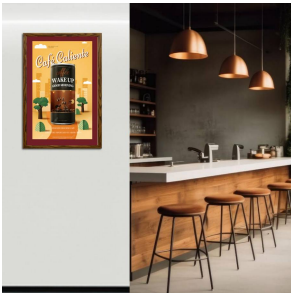

## Designer Wood Snap Frames for Posters 24x48 (2" Wide Matboard)

FOR CURRENT PRICING, VISIT THE ID # LISTED ABOVE

### Product Details

- 24x48 Snap Frame with 2" Matboard Border
- Poster snap frames 24 x 48 ships **fully assembled**
- Quick-Changing, all 4 frame rails snap-open for easy poster changes
- Holds 24x48 poster or sign
- Snap Frame Profile: 1 1/4" Wide
- Narrow profile offers 11/16" overall off the wall depth
- Accepts printed material up to 1/16" thick
- (3) Faux wood snap frame finishes available
- .040 Backing Board: Thin, durable backer board provides rigidity for your poster
- .020 clear PETG overlay is included to protect your poster insert
- No Tools! All four frame sides snap-open easily by hand
- SwingSnap poster frames can mount either **Portrait or Landscape**
- Installs Easily: Punched holes in frame allow for easy surface mounting
- Hanging hardware (screws) are included

- All Snap Poster Frames Shipped **ASSEMBLED**
- Designer snap-open sign frames are for **INDOOR USE ONLY**