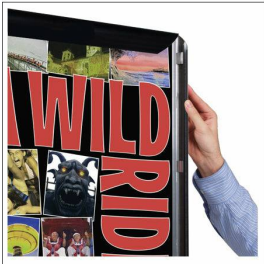

SwingSnaps 20 x 30 Poster Snap Frames (1 5/8" Wide Profile)

FOR CURRENT PRICING, VISIT THE ID # LISTED ABOVE
FREE SHIPPING

Product Details

- 20x30 Quick-Changing, all 4 frame rails snap-open for easy poster changes
- Fits 20x30 Signs, Graphics or Posters
- Front Loading Frame for 20x30 posters and other signage
- Snap Frame Profile: 1 5/8" Wide
- Narrow profile offers 11/16" overall off the wall depth
- Accepts printed material up to 1/16" thick
- Viewable Area: Moulding overlaps poster insert by 3/4" all around
- (2) Aluminum snap frame finishes available
- .040 Backing Board: Thin, durable backer board provides rigidity for your poster
- .020 clear PETG overlay is included to protect your poster insert
- No Tools! All four frame sides snap-open easily by hand
- SwingSnap poster frames can mount either **Portrait or Landscape**
- Installs Easily: Punched holes in frame allow for easy surface mounting
- Hanging hardware is included

• **Common Applications:** Displaying "suspended" advertisements or menus in front of windows or behind a counter or cash wrap is a great way to grab someone's attention and drive traffic and sales to your place of business.