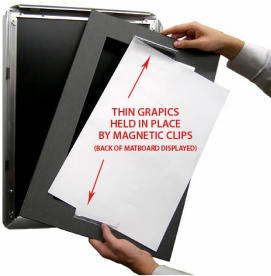

Product Details

- 24x48 Aluminum Snap Frame with 4" Matboard Border
- Poster snap frames 24 x 48 ships **fully assembled**
- Quick-Changing, all 4 frame rails snap-open for easy poster changes
- Holds 24x48 poster or sign
- Snap Frame Profile: 1 1/4" Wide
- Narrow profile offers 11/16" overall off the wall depth
- Accepts printed material up to 1/16" thick
- (9) Aluminum snap frame finishes available
- .040 Backing Board: Thin, durable backer board provides rigidity for your poster
- .020 clear PETG overlay is included to protect your poster insert
- No Tools! All four frame sides snap-open easily by hand
- SwingSnap poster frames can mount either **Portrait or Landscape**
- Installs Easily: Punched holes in frame allow for easy surface mounting
- Hanging hardware (screws) are included

- All Snap Poster Frames Shipped **ASSEMBLED**
- Designer snap-open sign frames are for **INDOOR USE ONLY**

Matboards Create Numerous Benefits

- The 4" wide Mat Border provides an upscale touch to your 24 x 48 poster insert with greater impact.
- Re-Printing of smaller size inserts will have cost savings.
- You can change your Mat Border colors anytime, and create an entire new look for your interior.

Matboard Details

- 4" Viewable Mat Border
- Matboard Overlaps Poster by 1" ALL AROUND
- (24) Beveled Matboard Colors Available
- Magnetic Clamps are placed onto the back of the Matboard

to secure your thin poster, graphic or image in place.

See Instruction Sheets ICON (above) for further details.

- Magnetic Clamps are will secure up to 1/16" insert thickness

Custom your Snap Frame

- **Call for Custom Designer SwingSnap Poster Snap Frames!**
- Any Matboard Border Size is Available
- Multiple Matboard Openings are Available
- 100+ Matboard Colors to Choose
- Powdercoat Snap Frame Finishes Available

[MATTE INSTRUCTIONS](#)

[ORDER CUSTOM MATTES](#)

[ABOUT SNAP FRAMES](#)

[MOUNTING INSTRUCTIONS](#)