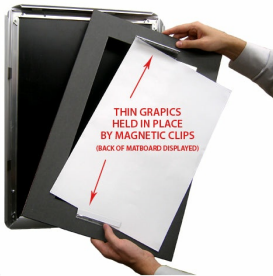

Designer Snap Frames for Posters 27x40 (3" Wide Matboard)

FOR CURRENT PRICING, VISIT THE ID # LISTED ABOVE

3" VIEWABLE
MATBOARD

Product Details

- 27x40 Aluminum Snap Frame with 3" Matboard Border
- Poster snap frames 27 x 40 ships **fully assembled**
- Quick-Changing, all 4 frame rails snap-open for easy poster changes
- Holds 27x40 poster or sign
- Snap Frame Profile: 1 1/4" Wide
- Narrow profile offers 11/16" overall off the wall depth
- Accepts printed material up to 1/16" thick
- (9) Aluminum snap frame finishes available
- .040 Backing Board: Thin, durable backer board provides rigidity for your poster
- .020 clear PETG overlay is included to protect your poster insert
- No Tools! All four frame sides snap-open easily by hand
- SwingSnap poster frames can mount either **Portrait or Landscape**
- Installs Easily: Punched holes in frame allow for easy surface mounting
- Hanging hardware (screws) are included

- All Snap Poster Frames Shipped **ASSEMBLED**
- Designer snap-open sign frames are for **INDOOR USE ONLY**

Matboards Create Numerous Benefits

- The 3" wide Mat Border provides an upscale touch to your 27 x 40 poster insert with greater impact.
- Re-Printing of smaller size inserts will have cost savings.
- You can change your Mat Border colors anytime, and create an entire new look for your interior.