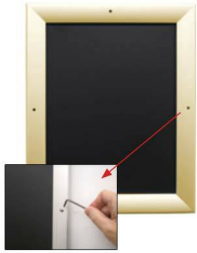

11 x 14 Poster Snap Frame SwingSnaps (with Security Screws)

FOR CURRENT PRICING, VISIT THE ID # LISTED ABOVE
FREE SHIPPING

Product Details

***ALL 4 FRAME SIDES HAVE A SECURITY SCREW PLACED INTO THE CENTER OF EACH FRAME RAIL. THESE SCREWS SECURE THE SAFETY OF YOUR POSTING AND PREVENT ANY TAMPERING.**

- 11x14 Quick-Changing, all 4 frame rails snap-open for easy poster changes
- Fits 11 x 14 Posters
- Front Loading Frame for 11x14 posters and other signage
- Snap Frame Profile: 1 1/4" Wide
- Narrow profile offers 11/16" overall off the wall depth
- Accepts printed material up to 1/16" thick
- Viewable Area: Moulding overlaps poster insert by 3/8" all around
- (8) Aluminum snap frame finishes available
- .040 Backing Board: Thin, durable backer board provides rigidity for your poster
- .020 clear PETG overlay is included to protect your poster insert
- **Allen Wrench Tool is included to help remove and secure your inserts.**
- SwingSnap poster frames can mount either **Portrait or Landscape**
- Installs Easily: Punched holes in frame allow for easy surface mounting
- Hanging hardware is included

- Aluminum snap-open displays are for **INDOOR** or ****OUTDOOR** use

****Make sure you laminate your insert material if going outdoors**

****Poster Snap Frames are weather resistant...not water-proof**