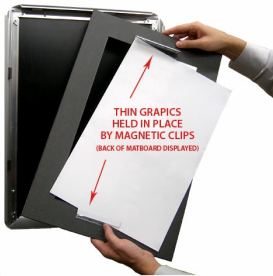

Designer Snap Frames for Posters 20x20 (4" Wide Matboard)

FOR CURRENT PRICING, VISIT THE ID # LISTED ABOVE

4" VIEWABLE
MATBOARD

Product Details

- 20x20 Aluminum Snap Frame with 4" Matboard Border
- Poster snap frames 20 x 20 ships **fully assembled**
- Quick-Changing, all 4 frame rails snap-open for easy poster changes
- Holds 20x20 poster or sign
- Snap Frame Profile: 1 1/4" Wide
- Narrow profile offers 11/16" overall off the wall depth
- Accepts printed material up to 1/16" thick
- (9) Aluminum snap frame finishes available
- .040 Backing Board: Thin, durable backer board provides rigidity for your poster
- .020 clear PETG overlay is included to protect your poster insert
- No Tools! All four frame sides snap-open easily by hand
- SwingSnap poster frames can mount either **Portrait or Landscape**
- Installs Easily: Punched holes in frame allow for easy surface mounting
- Hanging hardware (screws) are included

- All Snap Poster Frames Shipped **ASSEMBLED**
- Designer snap-open sign frames are for **INDOOR USE ONLY**

Matboards Create Numerous Benefits

- The 4" wide Mat Border provides an upscale touch to your 20 x 20 poster insert with greater impact.
- Re-Printing of smaller size inserts will have cost savings.
- You can change your Mat Border colors anytime, and create an entire new look for your interior.

Matboard Details

- 4" Viewable Mat Border
- Matboard Overlaps Poster by 1" ALL AROUND
- (24) Beveled Matboard Colors Available
- Magnetic Clamps are placed onto the back of the Matboard

to secure your thin poster, graphic or image in place.