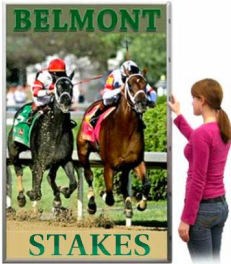

36x84 Large Frame Snap Open Front Loading Poster Snap Frames (1 1/4" Profile for MOUNTED GRAPHICS)

FOR CURRENT PRICING, VISIT THE ID # LISTED ABOVE
FREE SHIPPING

Product Details

- Extra Large, Snap Open Metal 36x84 Poster Snap Frame
- Quick-Changing, all 4 frame rails snap-open for easy poster changes
- Front Loading Frame for 36x84 posters and other signage
- Snap Frame Profile: 1 1/4" Wide
- Narrow profile offers 11/16" overall off the wall depth
- **Accepts 3 Printed Thicknesses: 1/8" | 3/16" | 1/4"**
- Viewable Area: Moulding overlaps poster insert by 3/8" all around
- (9) Aluminum snap frame finishes available
- **.040 Backing Board: Thin backer board provides rigidity for your poster**
- **.020 clear PETG overlay is included to protect your poster insert**
- No Tools! All four frame sides snap-open easily by hand
- SwingSnap poster frames can mount either **Portrait or Landscape**
- Installs Easily: Punched holes in frame allow for easy surface mounting
- Mounting hardware (screws) are included
- Call For Custom Snap Frame Sizes: Large or Small Poster Displays