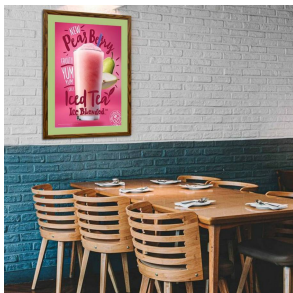

Designer Wood Snap Frames for Posters 20x20 (3" Wide Matboard)

FOR CURRENT PRICING, VISIT THE ID # LISTED ABOVE

Product Details

- 20x20 Snap Frame with 3" Matboard Border
- Poster snap frames 20 x 20 ships **fully assembled**
- Quick-Changing, all 4 frame rails snap-open for easy poster changes
- Holds 20x20 poster or sign
- Snap Frame Profile: 1 1/4" Wide
- Narrow profile offers 11/16" overall off the wall depth
- Accepts printed material up to 1/16" thick
- (3) Faux wood snap frame finishes available
- .040 Backing Board: Thin, durable backer board provides rigidity for your poster
- .020 clear PETG overlay is included to protect your poster insert
- No Tools! All four frame sides snap-open easily by hand
- SwingSnap poster frames can mount either **Portrait or Landscape**
- Installs Easily: Punched holes in frame allow for easy surface mounting
- Hanging hardware (screws) are included

- All Snap Poster Frames Shipped **ASSEMBLED**
- Designer snap-open sign frames are for **INDOOR USE ONLY**

Matboards Create Numerous Benefits

- The 3" wide Mat Border provides an upscale touch to your 20 x 20 poster insert with greater impact.
- Re-Printing of smaller size inserts will have cost savings.
- You can change your Mat Border colors anytime, and create an entire new look for your interior.

Matboard Details

- 3" Viewable Mat Border
- Matboard Overlaps 20x20 Poster by 1" ALL AROUND
- (24) Beveled Matboard Colors Available
- Magnetic Clamps are placed onto the back of the Matboard

to secure your thin poster, graphic or image in place.