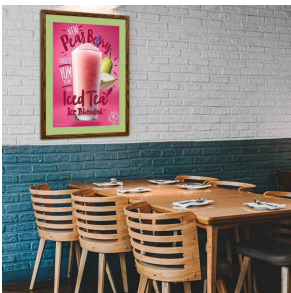

### Product Details

- 20x20 Snap Frame with 3" Matboard Border
- Poster snap frames 20 x 20 ships **fully assembled**
- Quick-Changing, all 4 frame rails snap-open for easy poster changes
- Holds 20x20 poster or sign
- Snap Frame Profile: 1 1/4" Wide
- Narrow profile offers 11/16" overall off the wall depth
- Accepts printed material up to 1/16" thick
- (3) Faux wood snap frame finishes available
- .040 Backing Board: Thin, durable backer board provides rigidity for your poster
- .020 clear PETG overlay is included to protect your poster insert
- No Tools! All four frame sides snap-open easily by hand
- SwingSnap poster frames can mount either **Portrait or Landscape**
- Installs Easily: Punched holes in frame allow for easy surface mounting
- Hanging hardware (screws) are included

### Matboard Details

- 3" Viewable Mat Border
- Matboard Overlaps 20x20 Poster by 1" ALL AROUND
- (24) Beveled Matboard Colors Available
- Magnetic Clamps are placed onto the back of the Matboard

to secure your thin poster, graphic or image in place.

### Custom your Snap Frame

- **Call to customize Designer Wood SwingSnap Poster Snap Frames!**
- Any Matboard Border Size is Available
- Multiple Matboard Openings are Available
- 100+ Matboard Colors to Choose
- Powdercoat Snap Frame Finishes Available

[MATTE INSTRUCTIONS](#)

[ORDER CUSTOM MATTES](#)

[ABOUT SNAP FRAMES](#)

[MOUNTING INSTRUCTIONS](#)

Model	Insert Size	Overall Size	Viewable Area	Ships Via	Shipping Wt	How is Frame Shipped?
SSMCWOODMAT3-2020	20" x 20"	26 1/2" x 26 1/2"	18" x 18"	FedEx	11	Assembled