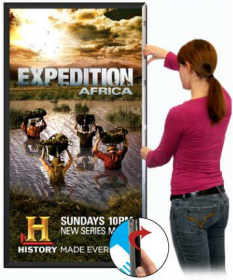

## X Large 48 x 72 Poster Snap Frame with 1 5/8" Wide Metal Profile for Mounted Graphics on 1/8", 3/16", 1/4" Thick Boards

FOR CURRENT PRICING, VISIT THE ID # LISTED ABOVE  
FREE SHIPPING

### Product Details

- XL Snap Frame for Thick Graphic Boards 48x72
- Quick-Changing, All 4 Frame Rails Snap Open
- Front Loading Frame for 48x72 posters and signage
- Aluminum Snap Frame Profile: 1 5/8" Wide
- Narrow profile offers 11/16" overall off-the-wall depth
- Accepts 3 Printed Thicknesses: 1/8" | 3/16" | 1/4"
- Viewable Area: Moulding overlaps poster insert by 3/4" all around
- 2 Aluminum frame finishes: **Black** or **Silver**
- .040 Backing Board: provides rigidity for a thin poster
- .020 clear PETG overlay included protecting poster insert
- **No Tools!** Frame sides snap open easily by hand
- SwingSnap poster frames mount Portrait or Landscape
- Installs Easily: Punched holes in frame for easy surface mounting
- Hanging hardware (screws) included
- Aluminum snap-open displays are for Indoor and \*\*Outdoor use
- Contact Us for Custom Snap Frames Large or Small