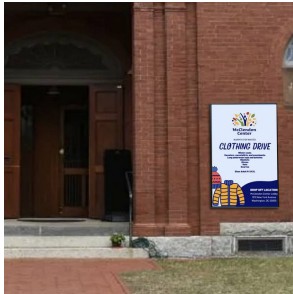

Extra Large 36 x 72 Poster Snap Frame with Bold 2 1/2" Wide Metal Profile for Mounted Graphics on 1/8, 3/16, or 1/4 Thick Boards

FOR CURRENT PRICING, VISIT THE ID # LISTED ABOVE
FREE SHIPPING

Product Details

- Bold Wide-Edge Poster Snap Frame 36 x 72
- Extra Large Snap Frame for Mounted Signage
- Aluminum Snap Frame Profile: **2 1/2" Wide**
- Accepts Graphics on 1/8" | 3/16" | 1/4" Thick Boards
- Quick-Changing, all 4 frame rails snap-open
- Front Loading Frame for 36x72 posters and other signage
- Narrow profile with 3/4" overall off-the-wall depth
- Viewable Area: Moulding overlaps poster insert by 1/2" all around
- (3) Aluminum snap frame finishes
- (1) Cherry wood simulated snap frame finish (faux wood)
- .040 Backing Board: Provides rigidity thin sheet or poster board
- .020 clear PETG overlay included protecting printed poster
- **No Tools!** All four frame sides flip up easily by hand
- SwingSnap poster frames mount **Portrait or Landscape**
- Installs Easily: Punched holes in frame for easy surface mounting
- Wall Mounting Hardware (screws) included
- Call for Custom Snap Frame Sizes