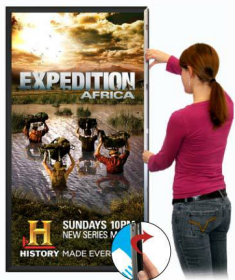

Extra Large 36 x 84 Poster Snap Frames (1 5/8" Profile for MOUNTED GRAPHICS)

FOR CURRENT PRICING, VISIT THE ID # LISTED ABOVE
FREE SHIPPING

Product Details

- Fits posters 36 x 84
- Quick-Changing, all 4 frame rails snap-open for easy poster changes
- Front Loading Frame for 36x84 posters and other signage
- Snap Frame Profile: 1 5/8" Wide
- Narrow profile offers 11/16" overall off the wall depth
- Accepts 3 Printed Thicknesses: 1/8" | 3/16" | 1/4"
- Viewable Area: Moulding overlaps poster insert by 3/4" all around
- (2) Aluminum frame finishes: **Black or Silver**
- .040 Backer Board: **Thin & durable, provides rigidity for your poster**
- .020 clear PETG overlay is included to protect your poster insert
- No Tools! All four frame sides snap-open easily by hand
- SwingSnap poster frames can mount either **Portrait or Landscape**
- Installs Easily: Punched holes in frame allow for easy surface mounting
- Hanging hardware (screws) included
- Call for Custom Snap Frames Large or Small