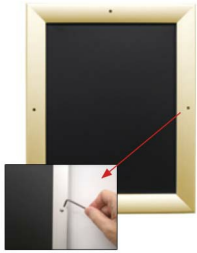

## 30 x 40 Poster Snap Frame SwingSnaps (with Security Screws)

FOR CURRENT PRICING, VISIT THE ID # LISTED ABOVE  
FREE SHIPPING

### Product Details

**\*ALL 4 FRAME SIDES HAVE A SECURITY SCREW PLACED INTO THE CENTER OF EACH FRAME RAIL. THESE SCREWS SECURE THE SAFETY OF YOUR POSTING AND PREVENT ANY TAMPERING.**

- 30x40 Quick-Changing, all 4 frame rails snap-open for easy poster changes
- Fits 30 x 40 Posters
- Front Loading Frame for 30x40 posters and other signage
- Snap Frame Profile: 1 1/4" Wide
- Narrow profile offers 11/16" overall off the wall depth
- Accepts printed material up to 1/16" thick
- Viewable Area: Moulding overlaps poster insert by 3/8" all around
- (9) Aluminum snap frame finishes available
- .040 Backing Board: Thin, durable backer board provides rigidity for your poster
- .020 clear PETG overlay is included to protect your poster insert
- **Allen Wrench Tool is included to help remove and secure your inserts.**
- SwingSnap poster frames can mount either Portrait or Landscape
- Installs Easily: Punched holes in frame allow for easy surface mounting
- Hanging hardware is included

- Aluminum snap-open displays are for **INDOOR** or **\*\*OUTDOOR** use

**\*\*Make sure you laminate your insert material if going outdoors**

**\*\*Poster Snap Frames are weather resistant...not water-proof**