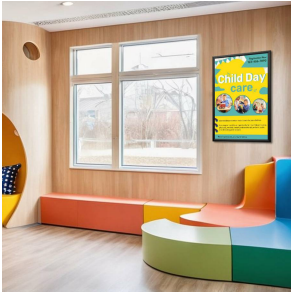

SwingSnap 13x19 Poster Snap Frame 1 1/4" Security-Style | Fast-Change Aluminum Snap Open Frame

FOR CURRENT PRICING, VISIT THE ID # LISTED ABOVE
FREE SHIPPING

Product Details

- Security-Style 13x19 Snap Poster Frame
- Fast-Change, Frame Rails Snap Open with Pallet Tool
- Insert 13 x 19 Poster or Sign Size
- Security-Style: Tight Gripping Snap Frame Rails
- Front Load Snap Open Frame with 13x19 Graphic Materials
- Aluminum Snap Frame Profile: 1 1/4" Wide
- Narrow Profile: 11/16" Overall Off-the-Wall Depth
- **Pallet Tool** Lifts All Four Tight Spring-Loaded Frame Rails
- Accepts Printed Materials up to **1/16" Thick**
- Viewable Area: Moulding Overlaps Poster Insert by 3/8" All Around
- Three Aluminum Snap Frame Finishes
- .040 Backing Board: Provides Rigidity for Thin Poster Sheets
- .020 Clear PETG Overlay Included to Protect Poster Insert
- **Security Tool Included!** Ideal for high traffic, public environments.
- SwingSnap Poster Frames Mount **Portrait or Landscape**
- Installs Easily: Punched Holes in Frame Back for Surface Mounting
- Wall Hanging Hardware (Anchors & Screws) Included
- Aluminum Snap-Open Frame for ****Indoor or **Outdoor use**
- **Free-Shipping**
- Contact Us for Custom Snap Frames: Indoor & Outdoor