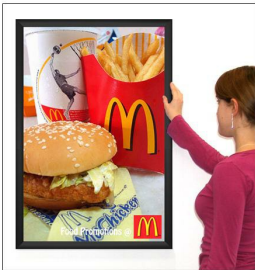

## SwingSnaps 20 x 28 Poster Snap Frames (1 5/8" Wide Profile)

FOR CURRENT PRICING, VISIT THE ID # LISTED ABOVE  
FREE SHIPPING

### 20x28 FRAME (PICTURES SHOWN, NOT TO SCALE)

1 5/8" WIDE PROFILE

### SwingSnap 20x28 Sign Frame Product Details

- 20x28 Quick-Changing, all 4 frame rails snap-open for easy poster changes
  - Fits 20x28 Signs, Graphics or Posters
  - Front Loading Frame for 20x28 posters and other signage
  - Snap Frame Profile: 1 5/8" Wide
  - Narrow profile offers 11/16" overall off the wall depth
  - Accepts printed material up to 1/16" thick
  - Viewable Area: Moulding overlaps poster insert by 3/4" all around
  - (2) Aluminum snap frame finishes available
  - .040 Backing Board: Thin, durable backer board provides rigidity for your poster
  - .020 clear PETG overlay is included to protect your poster insert
  - No Tools! All four frame sides snap-open easily by hand
  - SwingSnap poster frames can mount either **Portrait or Landscape**
  - Installs Easily: Punched holes in frame allow for easy surface mounting
  - Hanging hardware is included
- Aluminum snap-open displays are for **INDOOR** or **\*\*OUTDOOR** use

### Ceiling Mount Ordering Options

- **Common Applications:** Displaying "suspended" advertisements or menus in front of windows or behind a counter or cash wrap is a great way to grab someone's attention and drive traffic and sales to your place of business.
- We offer the option of installing "D" Rings onto the Snap Frame.  
This allows you the option of suspending your frame from the ceiling. Both the short side and long side will have "D" Rings installed, giving you the option to hang and display your snap frame in Portrait or Landscape orientation.
- You have the choice of silver chain links in 2 FEET, 4 FEET or 6 FEET Lengths.  
Custom color chains and lengths are available upon request.