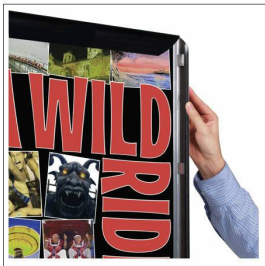

## 36x48 Poster Snap Frame with SwingSnap 1 5/8" Wide Aluminum Frame Profile | Quick Change

FOR CURRENT PRICING, VISIT THE ID # LISTED ABOVE  
FREE SHIPPING

### Product Details

- SwingSnap 36x48 Poster Snap Frame
- Snap Frame Profile: 1 5/8" Wide
- Quick-Changing, all 4 Frame Rails Snap Open
- Holds 36x48 Posters, Signs, Graphics, Photography
- Wall Mount Front Loading Frame
- Narrow profile offers 11/16" overall off the wall depth
- Accepts printed material up to 1/16" thick
- Viewable Area: Frame overlaps poster insert by 3/4" all around
- Two Aluminum snap frame finishes: Satin Black and Satin Silver
- .040 Backing Board: Provides Rigidity for 36x48 Thin Poster Sheet
- .020 clear PETG overlay included to protect graphic insert
- **No Tools!** All four frame sides snap-open easily by hand
- SwingSnap poster frames mounts **Portrait or Landscape**
- **Installs Easily:** Punched holes in frame for easy surface mounting
- Wall Mounting Hardware Included
- **Free Shipping**
- Contact Us for Custom Snap Frames