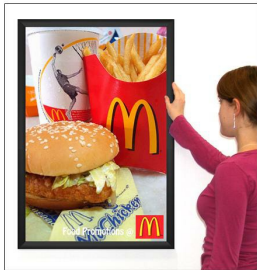

## SwingSnaps 18 x 18 Poster Snap Frames (1 5/8" Wide Profile)

FOR CURRENT PRICING, VISIT THE ID # LISTED ABOVE  
FREE SHIPPING

### 18x18 FRAME (PICTURES SHOWN, NOT TO SCALE)

1 5/8" WIDE PROFILE

### SwingSnap 18x18 Sign Frame Product Details

- 18x18 Quick-Changing, all 4 frame rails snap-open for easy poster changes
  - Fits 18x18 Signs, Graphics or Posters
  - Front Loading Frame for 18x18 posters and other signage
  - Snap Frame Profile: 1 5/8" Wide
  - Narrow profile offers 11/16" overall off the wall depth
  - Accepts printed material up to 1/16" thick
  - Viewable Area: Moulding overlaps poster insert by 3/4" all around
  - (2) Aluminum snap frame finishes available
  - .040 Backing Board: Thin, durable backer board provides rigidity for your poster
  - .020 clear PETG overlay is included to protect your poster insert
  - No Tools! All four frame sides snap-open easily by hand
  - SwingSnap poster frames can mount either **Portrait or Landscape**
  - Installs Easily: Punched holes in frame allow for easy surface mounting
  - Hanging hardware is included
- Aluminum snap-open displays are for **INDOOR** or **\*\*OUTDOOR** use

### Ceiling Mount Ordering Options

- **Common Applications:** Displaying "suspended" advertisements or menus in front of windows or behind a counter or cash wrap is a great way to grab someone's attention and drive traffic and sales to your place of business.
- We offer the option of installing "D" Rings onto the Snap Frame.  
This allows you the option of suspending your frame from the ceiling. Both the short side and long side will have "D" Rings installed, giving you the option to hang and display your snap frame in Portrait or Landscape orientation.
- You have the choice of silver chain links in 2 FEET, 4 FEET or 6 FEET Lengths.  
Custom color chains and lengths are available upon request.