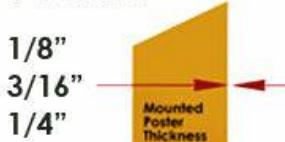

For Mounted Posters

All Ex Large Sizes are shipped UNASSEMBLED

- **Be sure to laminate your insert material if going outdoors
- **Poster Snap Frames are weather-resistant, not waterproof

Ships Unassembled

- ALL snap frame sizes are cut to size, and prepped for easy assembly
- Takes minutes to assemble, Corner Key and Mounting Hardware Included
- Backing Board is rolled up and placed into box for shipping cost savings
- Clear Overlay is rolled up and placed into box for shipping cost savings

- ALL snap frame rail sizes 73" and larger will be **CUT in HALF**, and provided with a Straight Joiner Key to connect the two snap frame rails together.

This will create a seam in your snap frame rail where 2 or more pieces on one side of your frame will flip open.

The main reason for creating the seam is to reduce shipping costs. We will ship these chopped snap frame rails via common carrier ground service.

- We will ship any Length up to 144" in **FULL LENGTH** via Freight Carrier. Please call us for your oversized snap frame dimensions to provide frame & freight costs

For Detailed Instructions on How to Assemble click on the Instruction Sheet ICON up above.

Mounted Graphic Details

1/8" Mounted Graphic Insert
All frames will include a .040 Black Backer Board
All frames will include a .020 Clear Overlay

3/16" Mounted Graphic Insert
All frames will include a .040 Black Backer Board