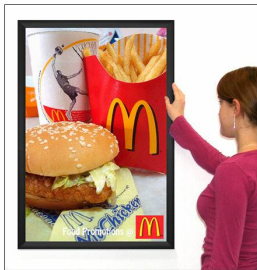

SwingSnaps 11 x 14 Poster Snap Frames (1 5/8" Wide Profile)

FOR CURRENT PRICING, VISIT THE ID # LISTED ABOVE
FREE SHIPPING

11x14 FRAME
[PICTURES SHOWN, NOT TO SCALE]

1 5/8" WIDE PROFILE

Product Details

- 11x14 Quick-Changing, all 4 frame rails snap-open for easy poster changes
- Fits 11x14 Signs, Graphics or Posters
- Front Loading Frame for 11x14 posters and other signage
- Snap Frame Profile: 1 5/8" Wide
- Narrow profile offers 11/16" overall off the wall depth
- Accepts printed material up to 1/16" thick
- Viewable Area: Moulding overlaps poster insert by 3/4" all around
- (2) Aluminum snap frame finishes available
- .040 Backing Board: Thin, durable backer board provides rigidity for your poster
- .020 clear PETG overlay is included to protect your poster insert
- No Tools! All four frame sides snap-open easily by hand
- SwingSnap poster frames can mount either **Portrait or Landscape**
- Installs Easily: Punched holes in frame allow for easy surface mounting
- Hanging hardware is included

- Aluminum snap-open displays are for **INDOOR** or ****OUTDOOR** use

**Make sure you laminate your insert material if going outdoors
**Poster Snap Frames are weather resistant...not water-proof

Ceiling Mount Options

- **Common Applications:** Displaying "suspended" advertisements or menus in front of windows or behind a counter or cash wrap is a great way to grab someone's attention and drive traffic and sales to your place of business.