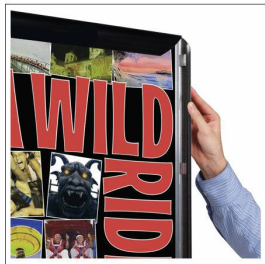

SwingSnaps 9 x 12 Poster Snap Frames (1 5/8" Wide Profile)

FOR CURRENT PRICING, VISIT THE ID # LISTED ABOVE
FREE SHIPPING

Product Details

- 9x12 Quick-Changing, all 4 frame rails snap-open for easy poster changes
- Fits 9x12 Signs, Graphics or Posters
- Front Loading Frame for 9x12 posters and other signage
- Snap Frame Profile: 1 5/8" Wide
- Narrow profile offers 11/16" overall off the wall depth
- Accepts printed material up to 1/16" thick
- Viewable Area: Moulding overlaps poster insert by 3/4" all around
- (2) Aluminum snap frame finishes available
- .040 Backing Board: Thin, durable backer board provides rigidity for your poster
- .020 clear PETG overlay is included to protect your poster insert
- No Tools! All four frame sides snap-open easily by hand
- SwingSnap poster frames can mount either **Portrait or Landscape**
- Installs Easily: Punched holes in frame allow for easy surface mounting
- Hanging hardware is included

• **Common Applications:** Displaying "suspended" advertisements or menus in front of windows or behind a counter or cash wrap is a great way to grab someone's attention and drive traffic and sales to your place of business.