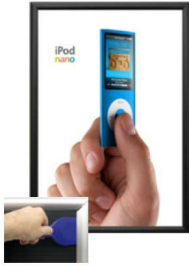

EXTRA DEEP 11 x 17 Poster Snap Frames (1 1/4" Security Profile for MOUNTED GRAPHICS)

FOR CURRENT PRICING, VISIT THE ID # LISTED ABOVE
FREE SHIPPING

Product Details

- **11x17 Security Snap Frames with Security Pallet Tool**
- Quick-Changing, all 4 frame rails snap-open for easy poster changes
- Front Loading Frame for **11 x 17 posters** and other signage
- Aluminum Snap Frame Profile: 1 1/4" Wide
- Narrow profile offers 1" overall off the wall depth
- **Accepts 2 Printed Thicknesses: 3/8" & 1/2"**
- Viewable Area: Moulding overlaps poster insert by 3/8" all around
- (3) Aluminum snap frame finishes available
- **1/2" Silver bottom frame rail is exposed from side view for all frame**

colors selected

- .040 Backer Board: Thin, durable backer board provides rigidity to 3/8" poster
- .020 clear PETG overlay is included to protect your 3/8" thick poster insert
- **Security Pallet Tool Included** Ideal for high traffic, public environments.
- SwingSnap poster frames can mount either **Portrait or Landscape**
- Installs Easily: Punched holes in frame allow for easy surface mounting
- Hanging hardware included