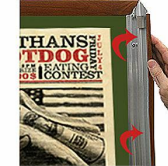

## Designer Wood Snap Frames for Posters 22x28 (1" Wide Matboard)

FOR CURRENT PRICING, VISIT THE ID # LISTED ABOVE

1" VIEWABLE MATBOARD

ALL FOUR SIDES SNAP OPEN

### Product Details

- 22x28 Snap Frame with 1" Matboard Border
- Poster snap frames 22 x 28 ships **fully assembled**
- Quick-Changing, all 4 frame rails snap-open for easy poster changes
- Holds 22x28 poster or sign
- Snap Frame Profile: 1 1/4" Wide
- Narrow profile offers 11/16" overall off the wall depth
- Accepts printed material up to 1/16" thick
- (3) Faux wood snap frame finishes available
- .040 Backing Board: Thin, durable backer board provides rigidity for your poster
- .020 clear PETG overlay is included to protect your poster insert
- No Tools! All four frame sides snap-open easily by hand
- SwingSnap poster frames can mount either **Portrait or Landscape**
- Installs Easily: Punched holes in frame allow for easy surface mounting
- Hanging hardware (screws) are included

- All Snap Poster Frames Shipped **ASSEMBLED**
- Designer snap-open sign frames are for **INDOOR USE ONLY**