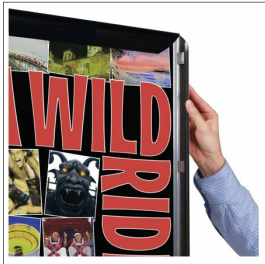

## SwingSnaps 18 x 24 Poster Snap Frames (1 5/8" Wide Profile)

FOR CURRENT PRICING, VISIT THE ID # LISTED ABOVE  
FREE SHIPPING

### Product Details

- 18x24 Quick-Changing, all 4 frame rails snap-open for easy poster changes
- Fits 18x24 Signs, Graphics or Posters
- Front Loading Frame for 18x24 posters and other signage
- Snap Frame Profile: 1 5/8" Wide
- Narrow profile offers 11/16" overall off the wall depth
- Accepts printed material up to 1/16" thick
- Viewable Area: Moulding overlaps poster insert by 3/4" all around
- (2) Aluminum snap frame finishes available
- .040 Backing Board: Thin, durable backer board provides rigidity for your poster
- .020 clear PETG overlay is included to protect your poster insert
- No Tools! All four frame sides snap-open easily by hand
- SwingSnap poster frames can mount either **Portrait or Landscape**
- Installs Easily: Punched holes in frame allow for easy surface mounting
- Hanging hardware is included

### Ceiling Mount Options

• **Common Applications:** Displaying "suspended" advertisements or menus in front of windows or behind a counter or cash wrap is a great way to grab someone's attention and drive traffic and sales to your place of business.