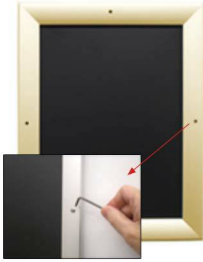

Extra Large 48x48 Snap Frames (with Security Screws)

FOR CURRENT PRICING, VISIT THE ID # LISTED ABOVE
FREE SHIPPING

Product Details

***ALL 4 FRAME SIDES HAVE A SECURITY SCREW PLACED INTO THE CENTER OF EACH FRAME RAIL. THESE SCREWS SECURE THE SAFETY OF YOUR 48x48 POSTING AND PREVENT ANY TAMPERING.**

- **Extra Large Snap Lock Frame with Security Screws and Allen Key**
- Quick-Changing, all 4 frame rails snap-open for easy 48x48 poster changes
- Front Loading Frame for posters and other signage
- Snap Frame Profile: 1 1/4" Wide
- Narrow profile offers 11/16" overall off the wall depth
- Accepts printed material up to 1/16" thick
- Viewable Area: Moulding overlaps poster insert by 3/8" all around
- (8) Aluminum snap frame finishes available
- .040 Backing Board: Thin, durable backer board provides rigidity for your poster
- .020 clear PETG overlay is included to protect your poster insert
- **Allen Wrench Tool is included to help remove and secure your inserts.**
- SwingSnap poster frames can mount either **Portrait or Landscape**
- Installs Easily: Punched holes in frame allow for easy surface mounting
- Mounting hardware screws included