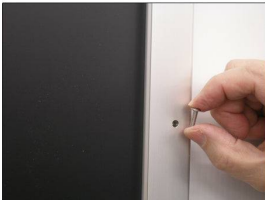

Extra Large 48x48 Snap Frames (with Security Screws)

FOR CURRENT PRICING, VISIT THE ID # LISTED ABOVE
FREE SHIPPING

Product Details

***ALL 4 FRAME SIDES HAVE A SECURITY SCREW PLACED INTO THE CENTER OF EACH FRAME RAIL. THESE SCREWS SECURE THE SAFETY OF YOUR 48x48 POSTING AND PREVENT ANY TAMPERING.**

- **Extra Large Snap Lock Frame with Security Screws and Allen Key**
- Quick-Changing, all 4 frame rails snap-open **for easy 48x48 poster changes**
- Front Loading Frame for posters and other signage
- Snap Frame Profile: 1 1/4" Wide
- Narrow profile offers 11/16" overall off the wall depth
- Accepts printed material up to 1/16" thick
- Viewable Area: Moulding overlaps poster insert by 3/8" all around
- (8) Aluminum snap frame finishes available
- .040 Backing Board: Thin, durable backer board provides rigidity for your poster
- .020 clear PETG overlay is included to protect your poster insert
- **Allen Wrench Tool is included to help remove and secure your inserts.**
- SwingSnap poster frames can mount either **Portrait or Landscape**
- Installs Easily: Punched holes in frame allow for easy surface mounting
- Mounting hardware screws included

Extra Large Snap Frame 24x60 Ship UNASSEMBLED

- Aluminum snap-open displays are for **INDOOR** or ****OUTDOOR** use

****Make sure you laminate your insert material if going outdoors
Poster Snap Frames are weather resistant...not water-proof