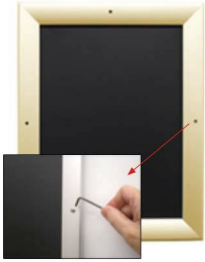

Extra Large 48x48 Snap Frames (with Security Screws)

FOR CURRENT PRICING, VISIT THE ID # LISTED ABOVE
FREE SHIPPING

Product Details

***ALL 4 FRAME SIDES HAVE A SECURITY SCREW PLACED INTO THE CENTER OF EACH FRAME RAIL. THESE SCREWS SECURE THE SAFETY OF YOUR 48x48 POSTING AND PREVENT ANY TAMPERING.**

- **Extra Large Snap Lock Frame with Security Screws and Allen Key**
- Quick-Changing, all 4 frame rails snap-open **for easy 48x48 poster changes**
- Front Loading Frame for posters and other signage
- Snap Frame Profile: 1 1/4" Wide
- Narrow profile offers 11/16" overall off the wall depth
- Accepts printed material up to 1/16" thick
- Viewable Area: Moulding overlaps poster insert by 3/8" all around
- (8) Aluminum snap frame finishes available
- .040 Backing Board: Thin, durable backer board provides rigidity for your poster
- .020 clear PETG overlay is included to protect your poster insert
- **Allen Wrench Tool is included to help remove and secure your inserts.**
- SwingSnap poster frames can mount either **Portrait or Landscape**
- Installs Easily: Punched holes in frame allow for easy surface mounting
- Mounting hardware screws included