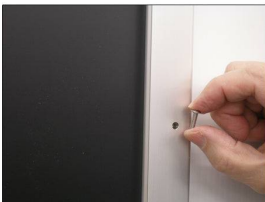

Extra Large 48x48 Snap Frames (with Security Screws)

FOR CURRENT PRICING, VISIT THE ID # LISTED ABOVE
FREE SHIPPING

Product Details

***ALL 4 FRAME SIDES HAVE A SECURITY SCREW PLACED INTO THE CENTER OF EACH FRAME RAIL. THESE SCREWS SECURE THE SAFETY OF YOUR 48x48 POSTING AND PREVENT ANY TAMPERING.**

- **Extra Large Snap Lock Frame with Security Screws and Allen Key**
- Quick-Changing, all 4 frame rails snap-open for easy 48x48 poster changes
- Front Loading Frame for posters and other signage
- Snap Frame Profile: 1 1/4" Wide
- Narrow profile offers 11/16" overall off the wall depth
- Accepts printed material up to 1/16" thick
- Viewable Area: Moulding overlaps poster insert by 3/8" all around
- (8) Aluminum snap frame finishes available
- .040 Backing Board: Thin, durable backer board provides rigidity for your poster
- .020 clear PETG overlay is included to protect your poster insert
- **Allen Wrench Tool is included to help remove and secure your inserts.**
- SwingSnap poster frames can mount either **Portrait or Landscape**
- Installs Easily: Punched holes in frame allow for easy surface mounting
- Mounting hardware screws included

Extra Large Snap Frame 24x60 Ship UNASSEMBLED

- Aluminum snap-open displays are for **INDOOR** or ****OUTDOOR** use

**Make sure you laminate your insert material if going outdoors
**Poster Snap Frames are weather resistant...not water-proof