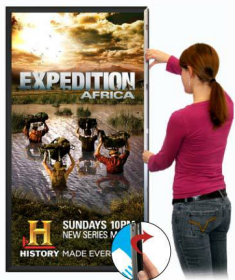

## Extra Large 24 x 96 Poster Snap Frames (1 5/8" Profile for MOUNTED GRAPHICS)

FOR CURRENT PRICING, VISIT THE ID # LISTED ABOVE  
FREE SHIPPING

### Product Details

- Fits posters 24 x 96
- Quick-Changing, all 4 frame rails snap-open for easy poster changes
- Front Loading Frame for 24x96 posters and other signage
- Snap Frame Profile: 1 5/8" Wide
- Narrow profile offers 11/16" overall off the wall depth
- Accepts 3 Printed Thicknesses: 1/8" | 3/16" | 1/4"
- Viewable Area: Moulding overlaps poster insert by 3/4" all around
- (2) Aluminum frame finishes: **Black or Silver**
- .040 Backing Board: **Thin & durable, provides rigidity for your poster**
- .020 clear PETG overlay is included to protect your poster insert
- No Tools! All four frame sides snap-open easily by hand
- SwingSnap poster frames can mount either **Portrait or Landscape**
- Installs Easily: Punched holes in frame allow for easy surface mounting
- Hanging hardware (screws) included
- Call for Custom Snap Frames Large or Small

## For Mounted Posters

**Ceiling Mount Options**

- **Common Applications:** Displaying "suspended" advertisements or menu's in

front of windows or behind a counter or cash wrap is a great way to grab someone's attention and drive traffic and sales to your place of business.