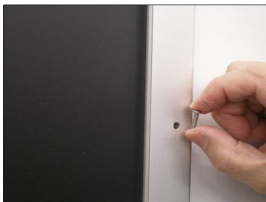

### Product Details

**\*ALL 4 FRAME SIDES HAVE A SECURITY SCREW PLACED INTO THE CENTER OF EACH FRAME RAIL. THESE SCREWS SECURE THE SAFETY OF YOUR POSTING AND PREVENT ANY TAMPERING.**

- 24x48 Quick-Changing, all 4 frame rails snap-open for easy poster changes
- Fits 24 x 48 Posters
- Front Loading Frame for 24x48 posters and other signage
- Snap Frame Profile: 1 1/4" Wide
- Narrow profile offers 11/16" overall off the wall depth
- Accepts printed material up to 1/16" thick
- Viewable Area: Moulding overlaps poster insert by 3/8" all around
- (8) Aluminum snap frame finishes available
- .040 Backing Board: Thin, durable backer board provides rigidity for your poster
- .020 clear PETG overlay is included to protect your poster insert
- **Allen Wrench Tool is included to help remove and secure your inserts.**
- SwingSnap poster frames can mount either **Portrait or Landscape**
- Installs Easily: Punched holes in frame allow for easy surface mounting
- Hanging hardware is included

- Aluminum snap-open displays are for **INDOOR** or **\*\*OUTDOOR** use

**\*\*Make sure you laminate your insert material if going outdoors**

**\*\*Poster Snap Frames are weather resistant...not water-proof**

### Customize your Snap Frames

- **Call to customize Security Screw Poster Snap Frames!**

Model	Insert Size	Overall Size	Viewable Area	Ships Via	Shipping Wt	How is Frame Shipped?
SSMCSS-2448	24" x 48"	25 3/4" x 49 3/4"	23 1/4" x 47 1/4"	UPS	15	Unassembled