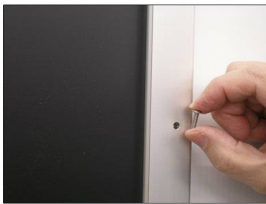

### Product Details

**\*ALL 4 FRAME SIDES HAVE A SECURITY SCREW PLACED INTO THE CENTER OF EACH FRAME RAIL. THESE SCREWS SECURE THE SAFETY OF YOUR POSTING AND PREVENT ANY TAMPERING.**

- 24x48 Quick-Changing, all 4 frame rails snap-open for easy poster changes
- Fits 24 x 48 Posters
- Front Loading Frame for 24x48 posters and other signage
- Snap Frame Profile: 1 1/4" Wide
- Narrow profile offers 11/16" overall off the wall depth
- Accepts printed material up to 1/16" thick
- Viewable Area: Moulding overlaps poster insert by 3/8" all around
- (9) Aluminum snap frame finishes available
- .040 Backing Board: Thin, durable backer board provides rigidity for your poster
- .020 clear PETG overlay is included to protect your poster insert
- **Allen Wrench Tool is included to help remove and secure your inserts.**
- SwingSnap poster frames can mount either **Portrait or Landscape**
- Installs Easily: Punched holes in frame allow for easy surface mounting
- Hanging hardware is included

- Aluminum snap-open displays are for **INDOOR** or **\*\*OUTDOOR** use

**\*\*Make sure you laminate your insert material if going outdoors**

**\*\*Poster Snap Frames are weather resistant...not water-proof**

### Customize your Snap Frames

- [Call to customize Security Screw Poster Snap Frames!](#)

Model	Insert Size	Overall Size	Viewable Area	Ships Via	Shipping Wt	How is Frame Shipped?
SSMCSS-2448	24" x 48"	25 3/4" x 49 3/4"	23 1/4" x 47 1/4"	UPS	15	Unassembled