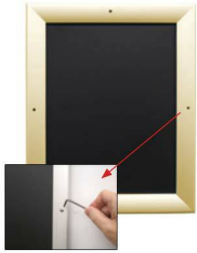

## 24 x 48 Poster Snap Frame SwingSnaps (with Security Screws)

FOR CURRENT PRICING, VISIT THE ID # LISTED ABOVE  
FREE SHIPPING

### Product Details

**\*ALL 4 FRAME SIDES HAVE A SECURITY SCREW PLACED INTO THE CENTER OF EACH FRAME RAIL. THESE SCREWS SECURE THE SAFETY OF YOUR POSTING AND PREVENT ANY TAMPERING.**

- 24x48 Quick-Changing, all 4 frame rails snap-open for easy poster changes
- Fits 24 x 48 Posters
- Front Loading Frame for 24x48 posters and other signage
- Snap Frame Profile: 1 1/4" Wide
- Narrow profile offers 11/16" overall off the wall depth
- Accepts printed material up to 1/16" thick
- Viewable Area: Moulding overlaps poster insert by 3/8" all around
- (8) Aluminum snap frame finishes available
- .040 Backing Board: Thin, durable backer board provides rigidity for your poster
- .020 clear PETG overlay is included to protect your poster insert
- **Allen Wrench Tool is included to help remove and secure your inserts.**
- SwingSnap poster frames can mount either **Portrait or Landscape**
- Installs Easily: Punched holes in frame allow for easy surface mounting
- Hanging hardware is included

- Aluminum snap-open displays are for **INDOOR** or **\*\*OUTDOOR** use

**\*\*Make sure you laminate your insert material if going outdoors**

**\*\*Poster Snap Frames are weather resistant...not water-proof**