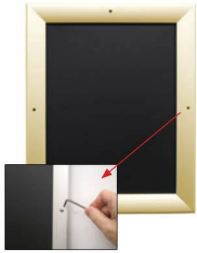

## 24 x 48 Poster Snap Frame SwingSnaps (with Security Screws)

FOR CURRENT PRICING, VISIT THE ID # LISTED ABOVE  
FREE SHIPPING

### Product Details

**\*ALL 4 FRAME SIDES HAVE A SECURITY SCREW PLACED INTO THE CENTER OF EACH FRAME RAIL. THESE SCREWS SECURE THE SAFETY OF YOUR POSTING AND PREVENT ANY TAMPERING.**

- 24x48 Quick-Changing, all 4 frame rails snap-open for easy poster changes
- Fits 24 x 48 Posters
- Front Loading Frame for 24x48 posters and other signage
- Snap Frame Profile: 1 1/4" Wide
- Narrow profile offers 11/16" overall off the wall depth
- Accepts printed material up to 1/16" thick
- Viewable Area: Moulding overlaps poster insert by 3/8" all around
- (9) Aluminum snap frame finishes available
- .040 Backing Board: Thin, durable backer board provides rigidity for your poster
- .020 clear PETG overlay is included to protect your poster insert
- **Allen Wrench Tool is included to help remove and secure your inserts.**
- SwingSnap poster frames can mount either **Portrait or Landscape**
- Installs Easily: Punched holes in frame allow for easy surface mounting
- Hanging hardware is included

- Aluminum snap-open displays are for **INDOOR** or **\*\*OUTDOOR** use

**\*\*Make sure you laminate your insert material if going outdoors**

**\*\*Poster Snap Frames are weather resistant...not water-proof**