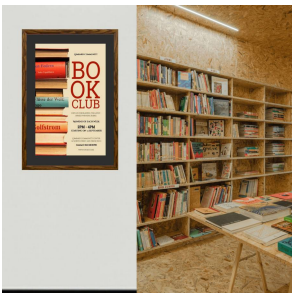

Designer Wood Snap Frames for Posters 27x39 (4" Wide Matboard)

FOR CURRENT PRICING, VISIT THE ID # LISTED ABOVE

Product Details

- 27x39 Snap Frame with 4" Matboard Border
- Poster snap frames 27 x 39 ships **fully assembled**
- Quick-Changing, all 4 frame rails snap-open for easy poster changes
- Holds 27x39 poster or sign
- Snap Frame Profile: 1 1/4" Wide
- Narrow profile offers 11/16" overall off the wall depth
- Accepts printed material up to 1/16" thick
- (3) Faux wood snap frame finishes available
- .040 Backing Board: Thin, durable backer board provides rigidity for your poster
- .020 clear PETG overlay is included to protect your poster insert
- No Tools! All four frame sides snap-open easily by hand
- SwingSnap poster frames can mount either **Portrait or Landscape**
- Installs Easily: Punched holes in frame allow for easy surface mounting
- Hanging hardware (screws) are included

- All Snap Poster Frames Shipped **ASSEMBLED**
- Designer snap-open sign frames are for **INDOOR USE ONLY**

Matboards Create Numerous Benefits

- The 4" wide Mat Border provides an upscale touch to your 27 x 39 poster insert with greater impact.
- Re-Printing of smaller size inserts will have cost savings.
- You can change your Mat Border colors anytime, and create an entire new look for your interior.