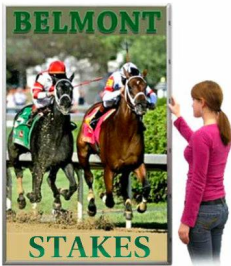

48x48 Large Frame Snap Open, Front Loading Poster Snap Frame for Mounted Graphics on 1/8", 3/16", and 1/4" Thick Boards

FOR CURRENT PRICING, VISIT THE ID # LISTED ABOVE
FREE SHIPPING

Product Details

- Snap Frame for Mounted Posters on Thick Boards
- Extra Large 48x48 Poster Snap Frame
- Aluminum Snap Frame Profile: 1 1/4" Wide
- Quick-Changing, all 4 frame rails snap-open
- Front Loading Frame for 48x48 poster size and other signage
- Narrow profile offers 11/16" overall off-the-wall depth
- Accepts 3 Printed Thicknesses: **1/8" | 3/16" | 1/4"**
- Viewable Area: Moulding overlaps poster insert by 3/8" all around
- (9) Aluminum snap frame finishes
- .040 Backing Board: Provides rigidity for your thin poster
- .020 clear PETG overlay included to protect your poster insert
- **No Tools!** All four frame sides snap-open easily by hand
- SwingSnap Poster Frames: Wall Mounts Portrait or Landscape
- **Installs Easily:** Punched holes in frame for easy surface mounting
- Mounting hardware (screws) included
- Call For Custom Snap Frame Sizes: Large or Small