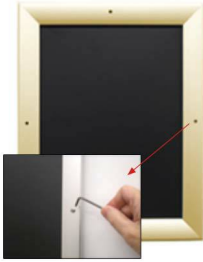

Extra Large 96x96 Snap Frames (with Security Screws)

FOR CURRENT PRICING, VISIT THE ID # LISTED ABOVE
FREE SHIPPING

Product Details

***ALL 4 FRAME SIDES HAVE A SECURITY SCREW PLACED INTO THE CENTER OF EACH FRAME RAIL. THESE SCREWS SECURE THE SAFETY OF YOUR 96x96 POSTING AND PREVENT ANY TAMPERING.**

- **Extra Large Snap Lock Frame with Security Screws and Allen Key**
- Quick-Changing, all 4 frame rails snap-open for easy 96x96 poster changes
- Front Loading Frame for posters and other signage
- Snap Frame Profile: 1 1/4" Wide
- Narrow profile offers 11/16" overall off the wall depth
- Accepts printed material up to 1/16" thick
- Viewable Area: Moulding overlaps poster insert by 3/8" all around
- (9) Aluminum snap frame finishes available
- **Allen Wrench Tool is included to help remove and secure your inserts**
- SwingSnap poster frames can mount either [Portrait or Landscape](#)
- Installs Easily: Punched holes in frame allow for easy surface mounting
- Mounting hardware screws included

Extra Large Snap Frame 96x96 Ship UNASSEMBLED

- Aluminum snap-open displays are for **INDOOR** or **OUTDOOR** use

**Make sure you laminate your insert material if going outdoors
**Poster Snap Frames are weather resistant...not water-proof