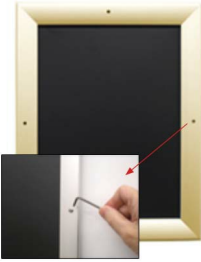

- Extra Large Snap Lock Frame with Security Screws and Allen Key
- Quick-Changing, all 4 frame rails snap-open for easy 96x96 poster changes
- Front Loading Frame for posters and other signage
- Snap Frame Profile: 1 1/4" Wide
- Narrow profile offers 11/16" overall off the wall depth
- Accepts printed material up to 1/16" thick
- Viewable Area: Moulding overlaps poster insert by 3/8" all around
- (9) Aluminum snap frame finishes available
- **Allen Wrench Tool is included to help remove and secure your inserts**
- SwingSnap poster frames can mount either [Portrait or Landscape](#)
- Installs Easily: Punched holes in frame allow for easy surface mounting
- Mounting hardware screws included

provided with a Straight Joiner Key to connect the two snap frame rails together.

This will create a seam in your snap frame rail where 2 or more pieces on one side of your frame will flip open.

The main reason for creating the seam is to reduce shipping costs. We will ship these chopped snap frame rails via common carrier ground service.

For Detailed Instructions on How to Assemble click on the Instruction Sheet ICON up above.

Custom Sizes & Shipping Options Available

- Call to **Customize Extra Large Security with Screw Snap Frames 96x96!**
- If you request a Snap Frame to be FULLY ASSEMBLED,

please call for a shipping quote.

- Call us to quote out snap frames sizes up to 144" x 144" (12 FEET x 12 FEET)

[About SwingSnap Snap Frames:](#)

Easy Assembly Instructions:

Model	Insert Size	Overall Size	Viewable Area	Ships Via	Shipping Wt	How is Frame Shipped?
SSMCSSXL-9696	96" x 96"	97 3/4" x 97 3/4"	95 1/4" x 95 1/4"	UPS	48	Unassembled