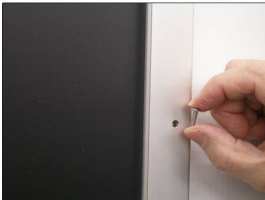

Extra Large 96x96 Snap Frames (with Security Screws)

FOR CURRENT PRICING, VISIT THE ID # LISTED ABOVE
FREE SHIPPING

Product Details

*ALL 4 FRAME SIDES HAVE A SECURITY SCREW PLACED INTO THE CENTER OF EACH FRAME RAIL. THESE SCREWS SECURE THE SAFETY OF YOUR 96x96 POSTING AND PREVENT ANY TAMPERING.

- **Extra Large Snap Lock Frame with Security Screws and Allen Key**
- Quick-Changing, all 4 frame rails snap-open for easy 96x96 poster changes
- Front Loading Frame for posters and other signage
- Snap Frame Profile: 1 1/4" Wide
- Narrow profile offers 11/16" overall off the wall depth
- Accepts printed material up to 1/16" thick
- Viewable Area: Moulding overlaps poster insert by 3/8" all around
- (9) Aluminum snap frame finishes available
- **Allen Wrench Tool is included to help remove and secure your inserts**
- SwingSnap poster frames can mount either [Portrait or Landscape](#)
- Installs Easily: Punched holes in frame allow for easy surface mounting
- Mounting hardware screws included

Extra Large Snap Frame 96x96 Ship UNASSEMBLED

- Aluminum snap-open displays are for **INDOOR** or **OUTDOOR** use

**Make sure you laminate your insert material if going outdoors
**Poster Snap Frames are weather resistant...not water-proof

Ships Unassembled

- ALL snap frame sizes are cut to size, and prepped for easy assembly
- Takes minutes to assemble, Corner Key and Mounting Hardware Included

.....

- ALL snap frame rail sizes 85" and larger will be **CUT in HALF** and

provided with a Straight Joiner Key to connect the two snap frame rails together.

This will create a seam in your snap frame rail where 2 or more pieces on one side of your frame will flip open.

The main reason for creating the seam is to reduce shipping costs. We will ship these chopped snap frame rails via common carrier ground service.