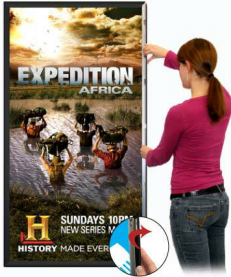

Product Sheet

Item ID # SSMC158XLMT-DEEP-2460

Extra Large and Deep 24x60 Poster Snap Frame with 1 5/8" Wide Metal Profile for Mounted Graphics on 3/8" and 1/4" Thick Boards

FOR CURRENT PRICING, VISIT THE ID # LISTED ABOVE
FREE SHIPPING

Product Details

- Extra Large, Extra Deep Snap Frames 24x60
- Deep Frame for Thick Rigid Inserts 3/8" x 1/2"
- Snap Frame Aluminum Profile: 1 5/8" Wide
- Wall Mount, Quick-Changing Frame
- Holds Poster Size 24 x 60
- 4 frame rails snap-open for easy poster changes
- **Front Loading Frame** for 24 x 60 posters and other signage
- Narrow profile offers 1-Inch off-the-wall depth
- Accepts Two Board Thicknesses: 3/8" & 1/2"
- 1/2" Silver bottom frame rail is exposed from the side view
- Installs Easily: Punched holes in frame for easy surface mounting
- .040 Backing Board: Thin backer provides rigidity for 3/8" thick poster
- .020 clear PETG overlay included to protect 3/8" thick insert only
- **No Tools!** All four frame sides snap open easily by hand
- SwingSnap poster frames mount Portrait or Landscape
- Wall Hanging Hardware (anchors + screws) Included
- Extra Large, Extra Deep Snap Frames 24x60 **Free Shipping**
- Call for Custom Snap Frame Sizes Large and Small