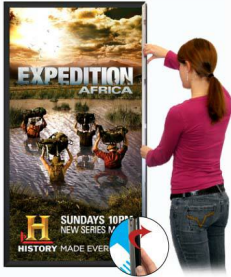

## Extra Large and Deep 24x60 Poster Snap Frame with 1 5/8" Wide Metal Profile for Mounted Graphics on 3/8" and 1/4" Thick Boards

FOR CURRENT PRICING, VISIT THE ID # LISTED ABOVE  
FREE SHIPPING

### Product Details

- Extra Large, Extra Deep Snap Frames 24x60
- Deep Frame for Thick Rigid Inserts 3/8" x 1/2"
- Snap Frame Aluminum Profile: 1 5/8" Wide
- Wall Mount, Quick-Changing Frame
- Holds Poster Size 24 x 60
- 4 frame rails snap-open for easy poster changes
- **Front Loading Frame** for 24 x 60 posters and other signage
- Narrow profile offers 1-Inch off-the-wall depth
- Accepts Two Board Thicknesses: 3/8" & 1/2"
- 1/2" Silver bottom frame rail is exposed from the side view
- Installs Easily: Punched holes in frame for easy surface mounting
- .040 Backing Board: Thin backer provides rigidity for 3/8" thick poster
- .020 clear PETG overlay included to protect 3/8" thick insert only
- **No Tools!** All four frame sides snap open easily by hand
- SwingSnap poster frames mount Portrait or Landscape
- Wall Hanging Hardware (anchors + screws) Included
- Extra Large, Extra Deep Snap Frames 24x60 **Free Shipping**
- Call for Custom Snap Frame Sizes Large and Small