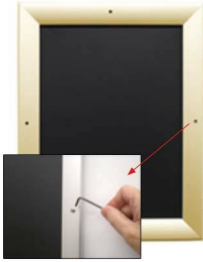

EXTRA-DEEP 20x24 Poster Snap Frames with Security Screws (for MOUNTED GRAPHICS)

FOR CURRENT PRICING, VISIT THE ID # LISTED ABOVE
FREE SHIPPING

For Mounted Posters

Product Details

***ALL 4 FRAME SIDES HAVE A SECURITY SCREW PLACED INTO THE CENTER OF EACH FRAME RAIL. THESE SCREWS SECURE THE SAFETY OF YOUR 20x24 POSTING AND PREVENT ANY TAMPERING.**

- Snap Lock Poster Frames with Security Screws + Allen Key Tool
- **Fits Posters 20x24**
- Wall Mount Poster Display Frames and Sign Holders
- Quick-Changing, **all 4 frame rails snap-open for easy poster changes**
- Front Loading Frame for posters and other signage
- Snap Frame Profile: 1 1/4" Wide
- Narrow profile offers 1" overall off the wall depth
- **Accepts 2 Printed Thicknesses: 3/8" & 1/2"**
- Viewable Area: Moulding overlaps poster insert by 3/8" all around
- **(9) Aluminum snap frame finishes available**
- **1/2" Silver Aluminum bottom frame rail is exposed from side view**

for all frame colors selected

- .040 Backing Board: Thin, durable backer board for 3/8" thick poster only
- .020 clear PETG overlay is included to protect thick poster insert (3/8" Only)
- **Allen Wrench Tool is included to help remove and secure your inserts**
- SwingSnap poster frames can mount either **Portrait or Landscape**
- Installs Easily: Punched holes in frame allow for easy surface mounting
- Hanging hardware included