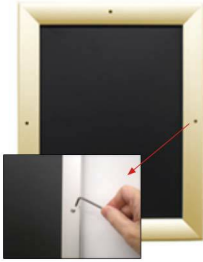

## EXTRA-DEEP 20x24 Poster Snap Frames with Security Screws (for MOUNTED GRAPHICS)

FOR CURRENT PRICING, VISIT THE ID # LISTED ABOVE  
FREE SHIPPING

#### Product Details

**\*ALL 4 FRAME SIDES HAVE A SECURITY SCREW PLACED INTO THE CENTER OF EACH FRAME RAIL. THESE SCREWS SECURE THE SAFETY OF YOUR 20x24 POSTING AND PREVENT ANY TAMPERING.**

- Snap Lock Poster Frames with Security Screws + Allen Key Tool
- **Fits Posters 20x24**
- Wall Mount Poster Display Frames and Sign Holders
- Quick-Changing, **all 4 frame rails snap-open for easy poster changes**
- Front Loading Frame for posters and other signage
- Snap Frame Profile: 1 1/4" Wide
- Narrow profile offers 1" overall off the wall depth
- **Accepts 2 Printed Thicknesses: 3/8" & 1/2"**
- Viewable Area: Moulding overlaps poster insert by 3/8" all around
- **(9) Aluminum snap frame finishes available**
- **1/2" Silver Aluminum bottom frame rail is exposed from side view**

for all frame colors selected

- .040 Backing Board: Thin, durable backer board for 3/8" thick poster only
- .020 clear PETG overlay is included to protect thick poster insert (3/8" Only)
- **Allen Wrench Tool is included to help remove and secure your inserts**
- SwingSnap poster frames can mount either **Portrait or Landscape**
- Installs Easily: Punched holes in frame allow for easy surface mounting
- Hanging hardware included