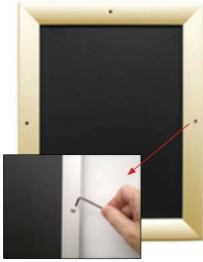

EXTRA-DEEP 22x28 Poster Snap Frames with Security Screws (for MOUNTED GRAPHICS)

FOR CURRENT PRICING, VISIT THE ID # LISTED ABOVE
FREE SHIPPING

For Mounted Posters

Product Details

***ALL 4 FRAME SIDES HAVE A SECURITY SCREW PLACED INTO THE CENTER OF EACH FRAME RAIL. THESE SCREWS SECURE THE SAFETY OF YOUR 22x28 POSTING AND PREVENT ANY TAMPERING.**

- Snap Lock Poster Frames with Security Screws + Allen Key Tool
- **Fits Posters 22x28**
- Wall Mount Poster Display Frames and Sign Holders
- Quick-Changing, **all 4 frame rails snap-open for easy poster changes**
- Front Loading Frame for posters and other signage
- Snap Frame Profile: 1 1/4" Wide
- Narrow profile offers 1" overall off the wall depth
- **Accepts 2 Printed Thicknesses: 3/8" & 1/2"**
- Viewable Area: Moulding overlaps poster insert by 3/8" all around
- **(9) Aluminum snap frame finishes available**
- **1/2" Silver Aluminum bottom frame rail is exposed from side view**

for all frame colors selected

- .040 Backing Board: Thin, durable backer board for 3/8" thick poster only
- .020 clear PETG overlay is included to protect thick poster insert (3/8" Only)
- **Allen Wrench Tool is included to help remove and secure your inserts**
- SwingSnap poster frames can mount either **Portrait or Landscape**
- Installs Easily: Punched holes in frame allow for easy surface mounting
- Hanging hardware included