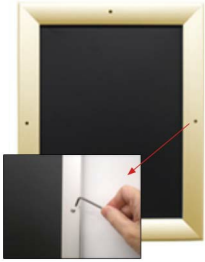

- Snap Lock Poster Frames with Security Screws + Allen Key Tool
- Fits **Posters 22x28**
- Wall Mount Poster Display Frames and Sign Holders
- Quick-Changing, **all 4 frame rails snap-open for easy poster changes**
- Front Loading Frame for posters and other signage
- Snap Frame Profile: 1 1/4" Wide
- Narrow profile offers 1" overall off the wall depth
- **Accepts 2 Printed Thicknesses: 3/8" & 1/2"**
- Viewable Area: Moulding overlaps poster insert by 3/8" all around
- (9) **Aluminum snap frame finishes available**
- **1/2" Silver Aluminum bottom frame rail is exposed from side view**

for all frame colors selected

- .040 Backing Board: Thin, durable backer board for 3/8" thick poster only
- .020 clear PETG overlay is included to protect thick poster insert (3/8" Only)
- **Allen Wrench Tool is included to help remove and secure your inserts.**
- SwingSnap poster frames can mount either **Portrait or Landscape**
- Installs Easily: Punched holes in frame allow for easy surface mounting
- Hanging hardware included

Mounted Graphic Details

3/8" Mounted Graphic Insert

All frames will include a .040 Black Backer Board
All frames will include a .020 Clear Overlay

1/2" MAX Mounted Graphic Insert

.040 Black Backer Board **NOT INCLUDED** (can not fit)
.020 Clear Overlay **NOT INCLUDED** (can not fit)

Customize your Snap Frames

- **Customize Security Screw Extra Deep Poster Snap Frames 22 x 28!**
- If you request a larger size Snap Frame FULLY ASSEMBLED,

please call for a shipping quote.

For Mounted Posters