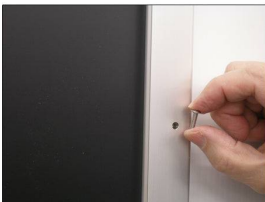

SwingSnaps EXTRA DEEP Poster Snap Frames with Security Screws (for MOUNTED GRAPHICS)

FOR CURRENT PRICING, VISIT THE ID # LISTED ABOVE
FREE SHIPPING

Product Details

* ALL 4 FRAME SIDES HAVE A **SECURITY SCREW** PLACED INTO THE CENTER OF EACH FRAME RAIL. THESE SCREWS SECURE THE SAFETY OF YOUR POSTING AND PREVENT ANY TAMPERING.

- Snap Lock Poster Frames with Security Screws
- Security Locking - Allen Key Tool
- Wall Mount Poster Display Frames and Sign Holders
- Quick-Changing Frames
- All 4 frame rails snap-open for easy poster changes
- Front Loading Frame for thick mounted posters and other signage
- Snap Frame Profile: **1 1/4" Wide**
- Narrow profile offers 1" overall off the wall depth
- **Accepts 2 Printed Thicknesses: 3/8" & 1/2"**
- Viewable Area: Moulding overlaps poster insert by 3/8" all around
- **8** Aluminum snap frame finishes available
- **1/2" Silver Aluminum bottom frame rail is exposed from side view**

for all frame colors selected

- .040 Backing Board: Thin, durable backer board for **3/8" thick poster only**
- .020 clear PETG overlay is included to protect thick poster insert (**3/8" Only**)
- **Allen Wrench Tool is included to help remove and secure your inserts**
- SwingSnap poster frames can mount either **Portrait or Landscape**
- Installs Easily: Punched holes in frame allow for easy surface mounting
- Hanging Hardware Included
- Call for Custom Size Snap Frames Large and Small