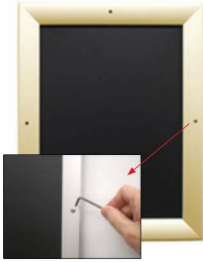

Poster Snaps 11x17 Frames with Security Screws (for MOUNTED GRAPHICS)

FOR CURRENT PRICING, VISIT THE ID # LISTED ABOVE
FREE SHIPPING

Product Details

* ALL 4 FRAME SIDES HAVE A **SECURITY SCREW** PLACED INTO THE CENTER OF EACH FRAME RAIL. THESE SCREWS SECURE THE SAFETY OF YOUR POSTING AND PREVENT ANY TAMPERING.

- Quick-Changing, all 4 frame rails snap-open for easy poster changes
- Front Loading Frame for **11x17 posters** and other signage
- Snap Frame Profile: 1 1/4" Wide
- Narrow profile offers 1 1/16" overall off the wall depth
- **Accepts printed material up to 1/4" thick**
- Viewable Area: Moulding overlaps poster insert by 3/8" all around
- (9) Aluminum snap frame finishes available
- .040 Backing Board: Thin, durable backer board provides rigidity for your poster
- .020 clear PETG overlay is included to protect your poster insert
- **Allen Wrench Tool is included to help remove and secure your inserts**
- SwingSnap poster frames can mount either **Portrait or Landscape**
- Installs Easily: Punched holes in frame allow for easy surface mounting
- Hanging hardware is included

- Aluminum snap-open displays are for **INDOOR** or ****OUTDOOR** use

**Make sure you laminate your insert material if going outdoors
**Poster Snap Frames are weather resistant...not water-proof

For Mounted Posters