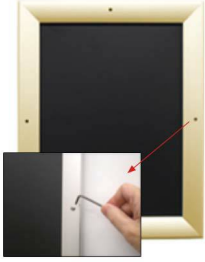

- Aluminum snap-open displays are for **INDOOR** or ****OUTDOOR** use

**Make sure you laminate your insert material if going outdoors
**Poster Snap Frames are weather resistant...not water-proof

Mounted Graphic Details

1/8" Mounted Graphic Insert

All frames will include a .040 Black Backer Board

All frames will include a .020 Clear Overlay

3/16" Mounted Graphic Insert

All frames will include a .040 Black Backer Board

All frames will include a .020 Clear Overlay

1/4" MAX Mounted Graphic Insert

.040 Black Backer Board **NOT INCLUDED** (can not fit)

.020 Clear Overlay **NOT INCLUDED** (can not fit)

Customize your Snap Frames

- [Call to customize Security Screw Mounted Poster Snap Frames!](#)