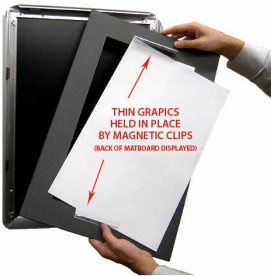

Designer Snap Frames for Posters 11x14 (2" Wide Matboard)

FOR CURRENT PRICING, VISIT THE ID # LISTED ABOVE

Product Details

- 11x14 Aluminum Snap Frame with 2" Matboard Border
- Poster snap frames 11 x 14 ships **fully assembled**
- Quick-Changing, all 4 frame rails snap-open for easy poster changes
- Holds 11x14 poster or sign
- Snap Frame Profile: 1 1/4" Wide
- Narrow profile offers 11/16" overall off the wall depth
- Accepts printed material up to 1/16" thick
- (9) Aluminum snap frame finishes available
- .040 Backing Board: Thin, durable backer board provides rigidity for your poster
- .020 clear PETG overlay is included to protect your poster insert
- No Tools! All four frame sides snap-open easily by hand
- SwingSnap poster frames can mount either **Portrait or Landscape**
- Installs Easily: Punched holes in frame allow for easy surface mounting
- Hanging hardware (screws) are included

- All Snap Poster Frames Shipped **ASSEMBLED**
- Designer snap-open sign frames are for **INDOOR USE ONLY**

Matboards Create Numerous Benefits

- The 2" wide Mat Border provides an upscale touch to your 11 x 14 poster insert with greater impact.
- Re-Printing of smaller size inserts will have cost savings.
- You can change your Mat Border colors anytime, and create an entire new look for your interior.

Matboard Details

- 2" Viewable Mat Border
- Matboard Overlaps 11x14 Poster by 1" ALL AROUND
- (24) Beveled Matboard Colors Available
- Magnetic Clamps are placed onto the back of the Matboard

to secure your thin poster, graphic or image in place.

See Instruction Sheets ICON (above) for further details.

- Magnetic Clamps are will secure up to 1/16" insert thickness

Custom your Snap Frame