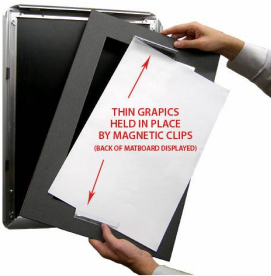

Product Details

- 20x30 Aluminum Snap Frame with 1" Matboard Border
- Poster snap frames 20 x 30 ships **fully assembled**
- Quick-Changing, all 4 frame rails snap-open for easy poster changes
- Holds 20x30 poster or sign
- Snap Frame Profile: 1 1/4" Wide
- Narrow profile offers 11/16" overall off the wall depth
- Accepts printed material up to 1/16" thick
- (9) Aluminum snap frame finishes available
- .040 Backing Board: Thin, durable backer board provides rigidity for your poster
- .020 clear PETG overlay is included to protect your poster insert
- No Tools! All four frame sides snap-open easily by hand
- SwingSnap poster frames can mount either **Portrait or Landscape**
- Installs Easily: Punched holes in frame allow for easy surface mounting
- Hanging hardware (screws) are included

- All Snap Poster Frames Shipped **ASSEMBLED**
- Designer snap-open sign frames are for **INDOOR USE ONLY**

Matboards Create Numerous Benefits

- The 1" wide Mat Border provides an upscale touch to your 20 x 30 poster insert with greater impact.
- Re-Printing of smaller size inserts will have cost savings.
- You can change your Mat Border colors anytime, and create an entire new look for your interior.

Matboard Details

- 1" Viewable Mat Border
- Matboard Overlaps 20x30 Poster by 1" ALL AROUND
- (24) Beveled Matboard Colors Available
- Magnetic Clamps are placed onto the back of the Matboard

to secure your thin poster, graphic or image in place.

See Instruction Sheets ICON (above) for further details.

- Magnetic Clamps are will secure up to 1/16" insert thickness

Custom your Snap Frame

- **Call for Custom Designer SwingSnap Poster Snap Frames!**
- Any Matboard Border Size is Available
- Multiple Matboard Openings are Available
- 100+ Matboard Colors to Choose
- Powdercoat Snap Frame Finishes Available

[MATTE INSTRUCTIONS](#)

[ORDER CUSTOM MATTES](#)

Model	Insert Size	Overall Size	Viewable Area	Ships Via	Shipping Wt	How is Frame Shipped?
SSMCMAT1-2030	20" x 30"	22 1/2" x 32 1/2"	18" x 28"	FedEx	10	Assembled