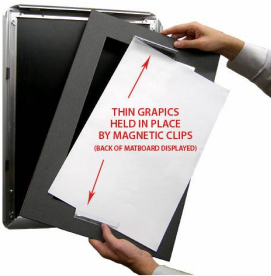

Designer Snap Frames for Posters 12x24 (1" Wide Matboard)

FOR CURRENT PRICING, VISIT THE ID # LISTED ABOVE

1" VIEWABLE
MATBOARD

Product Details

- 12x24 Aluminum Snap Frame with 1" Matboard Border
- Poster snap frames 12 x 24 ships **fully assembled**
- Quick-Changing, all 4 frame rails snap-open for easy poster changes
- Holds 12x24 poster or sign
- Snap Frame Profile: 1 1/4" Wide
- Narrow profile offers 11/16" overall off the wall depth
- Accepts printed material up to 1/16" thick
- (8) Aluminum snap frame finishes available
- .040 Backing Board: Thin, durable backer board provides rigidity for your poster
- .020 clear PETG overlay is included to protect your poster insert
- No Tools! All four frame sides snap-open easily by hand
- SwingSnap poster frames can mount either **Portrait or Landscape**
- Installs Easily: Punched holes in frame allow for easy surface mounting
- Hanging hardware (screws) are included

- All Snap Poster Frames Shipped **ASSEMBLED**
- Designer snap-open sign frames are for **INDOOR USE ONLY**

Matboards Create Numerous Benefits

- The 1" wide Mat Border provides an upscale touch to your 12 x 24 poster insert with greater impact.
- Re-Printing of smaller size inserts will have cost savings.
- You can change your Mat Border colors anytime, and create an entire new look for your interior.

Matboard Details

- 1" Viewable Mat Border
- Matboard Overlaps 12x24 Poster by 1" ALL AROUND
- (24) Beveled Matboard Colors Available
- Magnetic Clamps are placed onto the back of the Matboard

to secure your thin poster, graphic or image in place.