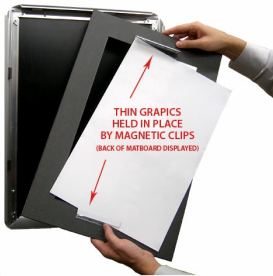

## Designer Snap Frames for Posters 8x10 (1" Wide Matboard)

FOR CURRENT PRICING, VISIT THE ID # LISTED ABOVE

1" VIEWABLE  
MATBOARD

### Product Details

- 8x10 Aluminum Snap Frame with 1" Matboard Border
- Poster snap frames 8 x 10 ships **fully assembled**
- Quick-Changing, all 4 frame rails snap-open for easy poster changes
- Holds 8x10 poster or sign
- Snap Frame Profile: 1 1/4" Wide
- Narrow profile offers 11/16" overall off the wall depth
- Accepts printed material up to 1/16" thick
- (9) Aluminum snap frame finishes available
- .040 Backing Board: Thin, durable backer board provides rigidity for your poster
- .020 clear PETG overlay is included to protect your poster insert
- No Tools! All four frame sides snap-open easily by hand
- SwingSnap poster frames can mount either **Portrait or Landscape**
- Installs Easily: Punched holes in frame allow for easy surface mounting
- Hanging hardware (screws) are included

- All Snap Poster Frames Shipped **ASSEMBLED**
- Designer snap-open sign frames are for **INDOOR USE ONLY**