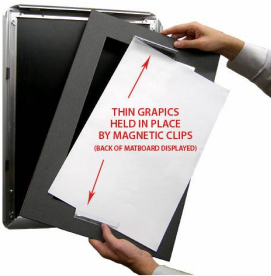

Product Details

- 8x10 Aluminum Snap Frame with 1" Matboard Border
- Poster snap frames 8 x 10 ships **fully assembled**
- Quick-Changing, all 4 frame rails snap-open for easy poster changes
- Holds 8x10 poster or sign
- Snap Frame Profile: 1 1/4" Wide
- Narrow profile offers 11/16" overall off the wall depth
- Accepts printed material up to 1/16" thick
- (9) Aluminum snap frame finishes available
- .040 Backing Board: Thin, durable backer board provides rigidity for your poster
- .020 clear PETG overlay is included to protect your poster insert
- No Tools! All four frame sides snap-open easily by hand
- SwingSnap poster frames can mount either **Portrait or Landscape**
- Installs Easily: Punched holes in frame allow for easy surface mounting
- Hanging hardware (screws) are included

- All Snap Poster Frames Shipped **ASSEMBLED**
- Designer snap-open sign frames are for **INDOOR USE ONLY**

Matboards Create Numerous Benefits

- The 1" wide Mat Border provides an upscale touch to your 8 x 10 poster insert with greater impact.
- Re-Printing of smaller size inserts will have cost savings.
- You can change your Mat Border colors anytime, and create an entire new look for your interior.

Matboard Details

- 1" Viewable Mat Border
- Matboard Overlaps 8x10 Poster by 1" ALL AROUND
- (24) Beveled Matboard Colors Available
- Magnetic Clamps are placed onto the back of the Matboard

to secure your thin poster, graphic or image in place.

See Instruction Sheets ICON (above) for further details.

- Magnetic Clamps are will secure up to 1/16" insert thickness

Custom your Snap Frame

- **Call for Custom Designer SwingSnap Poster Snap Frames!**
- Any Matboard Border Size is Available
- Multiple Matboard Openings are Available
- 100+ Matboard Colors to Choose
- Powdercoat Snap Frame Finishes Available

[MATTE INSTRUCTIONS](#)

[ORDER CUSTOM MATTES](#)