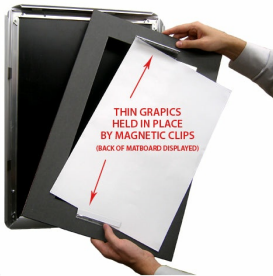

## Designer Snap Frames for Posters 11x17 (3" Wide Matboard)

FOR CURRENT PRICING, VISIT THE ID # LISTED ABOVE

3" VIEWABLE  
MATBOARD

## Product Details

- 11x17 Aluminum Snap Frame with 3" Matboard Border
- Poster snap frames 11 x 17 ships **fully assembled**
- Quick-Changing, all 4 frame rails snap-open for easy poster changes
- Holds 11x17 poster or sign
- Snap Frame Profile: 1 1/4" Wide
- Narrow profile offers 11/16" overall off the wall depth
- Accepts printed material up to 1/16" thick
- (9) Aluminum snap frame finishes available
- .040 Backing Board: Thin, durable backer board provides rigidity for your poster
- .020 clear PETG overlay is included to protect your poster insert
- No Tools! All four frame sides snap-open easily by hand
- SwingSnap poster frames can mount either **Portrait or Landscape**
- Installs Easily: Punched holes in frame allow for easy surface mounting
- Hanging hardware (screws) are included

- All Snap Poster Frames Shipped **ASSEMBLED**
- Designer snap-open sign frames are for **INDOOR USE ONLY**