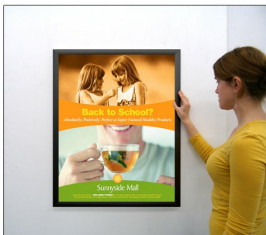

- Aluminum snap-open displays are for **INDOOR** or **OUTDOOR** use.

**Make sure you laminate your insert material if going outdoors
**Poster Snap Frames are weather resistant...not water-proof

Ceiling Mount Options

- **Common Applications:** Displaying "suspended" advertisements or menu's in

front of windows or behind a counter or cash wrap is a great way to grab someone's attention and drive traffic and sales to your place of business.

- We offer the option of installing "D" Rings onto the Snap Frame.

This allows you the option of suspending your frame from the ceiling. Both the short side and long side will have "D" Rings installed, giving you the option to hang and display your snap frame in Portrait or Landscape orientation.

- You have the choice of silver chain links in 2 FEET, 4 FEET or 6 FEET Lengths.

Custom color chains and lengths are available upon request.

NOTE: these products are **SINGLE SIDED displays. If you require double sided displays to show two separate advertisements, then please Contact Us to quote out your size and specifications.

**Due to the variety of ceiling surfaces, we advise you to purchase the appropriate hooks at your local hardware store. We DO NOT include or offer the Ceiling Hooks that the Chains will attach to.

Customize your Snap Frame

- Call to customize Mitered SwingSnap Poster Snap Frames 30x40!

ABOUT SNAP FRAMES

CUSTOM SNAP FRAMES