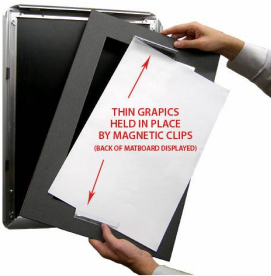

## Designer Snap Frames for Posters 13x19 (1" Wide Matboard)

FOR CURRENT PRICING, VISIT THE ID # LISTED ABOVE

1" VIEWABLE  
MATBOARD

### Product Details

- 13x19 Aluminum Snap Frame with 1" Matboard Border
- Poster snap frames 13 x 19 ships **fully assembled**
- Quick-Changing, all 4 frame rails snap-open for easy poster changes
- Holds 13x19 poster or sign
- Snap Frame Profile: 1 1/4" Wide
- Narrow profile offers 11/16" overall off the wall depth
- Accepts printed material up to 1/16" thick
- (8) Aluminum snap frame finishes available
- .040 Backing Board: Thin, durable backer board provides rigidity for your poster
- .020 clear PETG overlay is included to protect your poster insert
- No Tools! All four frame sides snap-open easily by hand
- SwingSnap poster frames can mount either **Portrait or Landscape**
- Installs Easily: Punched holes in frame allow for easy surface mounting
- Hanging hardware (screws) are included

- All Snap Poster Frames Shipped **ASSEMBLED**
- Designer snap-open sign frames are for **INDOOR USE ONLY**