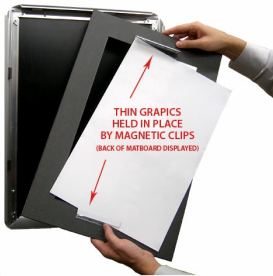

Designer Snap Frames for Posters 30x40 (1" Wide Matboard)

FOR CURRENT PRICING, VISIT THE ID # LISTED ABOVE

1" VIEWABLE
MATBOARD

Product Details

- 30x40 Aluminum Snap Frame with 1" Matboard Border
- Poster snap frames 30 x 40 ships **fully assembled**
- Quick-Changing, all 4 frame rails snap-open for easy poster changes
- Holds 30x40 poster or sign
- Snap Frame Profile: 1 1/4" Wide
- Narrow profile offers 11/16" overall off the wall depth
- Accepts printed material up to 1/16" thick
- (9) Aluminum snap frame finishes available
- .040 Backing Board: Thin, durable backer board provides rigidity for your poster
- .020 clear PETG overlay is included to protect your poster insert
- No Tools! All four frame sides snap-open easily by hand
- SwingSnap poster frames can mount either **Portrait or Landscape**
- Installs Easily: Punched holes in frame allow for easy surface mounting
- Hanging hardware (screws) are included

- All Snap Poster Frames Shipped **ASSEMBLED**
- Designer snap-open sign frames are for **INDOOR USE ONLY**

Matboards Create Numerous Benefits

- The 1" wide Mat Border provides an upscale touch to your 30 x 40 poster insert with greater impact.
- Re-Printing of smaller size inserts will have cost savings.
- You can change your Mat Border colors anytime, and create an entire new look for your interior.

Matboard Details

- 1" Viewable Mat Border
- Matboard Overlaps 30x40 Poster by 1" ALL AROUND
- (24) Beveled Matboard Colors Available
- Magnetic Clamps are placed onto the back of the Matboard

to secure your thin poster, graphic or image in place.