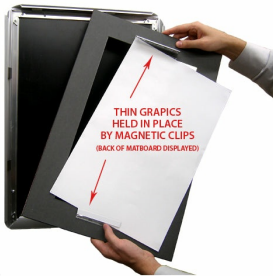

## Designer Snap Frames for Posters 27x41 (1" Wide Matboard)

FOR CURRENT PRICING, VISIT THE ID # LISTED ABOVE

1" VIEWABLE  
MATBOARD

### Product Details

- 27x41 Aluminum Snap Frame with 1" Matboard Border
- Poster snap frames 27 x 41 ships **fully assembled**
- Quick-Changing, all 4 frame rails snap-open for easy poster changes
- Holds 27x41 poster or sign
- Snap Frame Profile: 1 1/4" Wide
- Narrow profile offers 11/16" overall off the wall depth
- Accepts printed material up to 1/16" thick
- (9) Aluminum snap frame finishes available
- .040 Backing Board: Thin, durable backer board provides rigidity for your poster
- .020 clear PETG overlay is included to protect your poster insert
- No Tools! All four frame sides snap-open easily by hand
- SwingSnap poster frames can mount either **Portrait or Landscape**
- Installs Easily: Punched holes in frame allow for easy surface mounting
- Hanging hardware (screws) are included

- All Snap Poster Frames Shipped **ASSEMBLED**
- Designer snap-open sign frames are for **INDOOR USE ONLY**