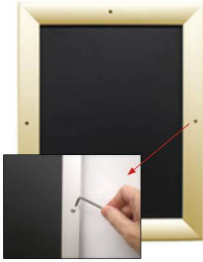

Extra Large 24x60 Snap Frames (with Security Screws)

FOR CURRENT PRICING, VISIT THE ID # LISTED ABOVE
FREE SHIPPING

Product Details

***ALL 4 FRAME SIDES HAVE A SECURITY SCREW PLACED INTO THE CENTER OF EACH FRAME RAIL. THESE SCREWS SECURE THE SAFETY OF YOUR 24x60 POSTING AND PREVENT ANY TAMPERING.**

- XL Security Snap Frame
- Security Screws with Key Tool
- Holds **24x60** Poster
- **Extra Large Snap Lock Frame with Security Screws and Allen Key**
- Quick-Changing, all 4 frame rails snap-open for easy 24x60 poster changes
- Front Loading Frame for posters and other signage
- Snap Frame Profile: 1 1/4" Wide
- Narrow profile offers 11/16" overall off the wall depth
- Accepts printed material up to 1/16" thick
- Viewable Area: Moulding overlaps poster insert by 3/8" all around
- (8) Aluminum snap frame finishes available
- .040 Backing Board: Thin, durable backer board provides rigidity for your poster
- .020 clear PETG overlay is included to protect your poster insert
- **Allen Wrench Tool is included to help remove and secure your inserts**
- SwingSnaps poster frames can mount either [Portrait or Landscape](#)
- Installs Easily: Punched holes in frame allow for easy surface mounting
- Mounting hardware screws included