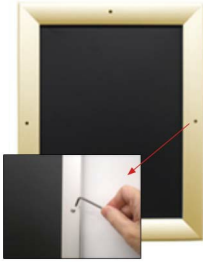

Extra Large 24x60 Snap Frames (with Security Screws)

FOR CURRENT PRICING, VISIT THE ID # LISTED ABOVE
FREE SHIPPING

Product Details

***ALL 4 FRAME SIDES HAVE A SECURITY SCREW PLACED INTO THE CENTER OF EACH FRAME RAIL. THESE SCREWS SECURE THE SAFETY OF YOUR 24x60 POSTING AND PREVENT ANY TAMPERING.**

- XL Security Snap Frame
- Security Screws with Key Tool
- Holds 24x60 Poster
- Extra Large Snap Lock Frame with Security Screws and Allen Key
- Quick-Changing, all 4 frame rails snap-open for easy 24x60 poster changes
- Front Loading Frame for posters and other signage
- Snap Frame Profile: 1 1/4" Wide
- Narrow profile offers 11/16" overall off the wall depth
- Accepts printed material up to 1/16" thick
- Viewable Area: Moulding overlaps poster insert by 3/8" all around
- (9) Aluminum snap frame finishes available
- .040 Backing Board: Thin, durable backer board provides rigidity for your poster
- .020 clear PETG overlay is included to protect your poster insert
- Allen Wrench Tool is included to help remove and secure your inserts
- SwingSnaps poster frames can mount either Portrait or Landscape
- Installs Easily: Punched holes in frame allow for easy surface mounting
- Mounting hardware screws included