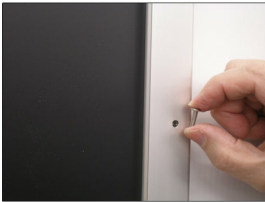

Ships Unassembled

- ALL snap frame sizes are cut to size, and prepped for easy assembly
- Takes minutes to assemble, Corner Key and Mounting Hardware Included
- Backing Board is rolled up and placed into box for shipping cost savings
- Clear Overlay is rolled up and placed into box for shipping cost savings

.....

- ALL snap frame rail sizes 85" and larger will be **CUT in HALF** and

provided with a Straight Joiner Key to connect the two snap frame rails together.

This will create a seam in your snap frame rail where 2 or more pieces on one side of your frame will flip open.

The main reason for creating the seam is to reduce shipping costs. We will ship these chopped snap frame rails via common carrier ground service.

Each Frame Rail that is **CUT in HALF** will receive a **CENTERED** security screw

- We will ship any Length up to 144" in **FULL LENGTH** via Freight Carrier.

Please call us for your oversized snap frame dimensions to provide frame & freight costs

.....

For Detailed Instructions on How to Assemble click on the Instruction Sheet ICON up above.

Custom Sizes & Shipping Options Available

- Call to Customize Extra Large Security with Screw Snap Frames 24x60!
- If you request a Snap Frame to be FULLY ASSEMBLED,

please call for a shipping quote.