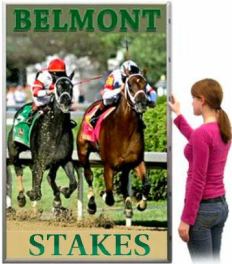

24x60 Extra Large Poster Snap Frames 1 1/4" Wide Profile for Mounted Graphics 1/8", 3/16", and 1/4" Thick Board Sizes

FOR CURRENT PRICING, VISIT THE ID # LISTED ABOVE
FREE SHIPPING

Product Details

- Extra Large Snap Frame 24x60
- Deeper Frame Designed for Mounted Graphics
- Holds 24x60 Poster Snap Frame Size
- Wall Mount, Quick-Changing Frame
- 4 frame rails snap-open for easy poster changes
- Front Loading Frame for 24 x 60 posters and other signage
- Snap Frame Profile: **1 1/4" Wide**
- Narrow profile offers 11/16" overall off the wall depth
- Accepts 3 Printed Thicknesses: **1/8" | 3/16" | 1/4"**
- Viewable Area: Moulding overlaps poster insert by **3/8"** all around
- 8 Aluminum snap frame finishes available
- .040 Backing Board: Thin backer board provides rigidity for your poster
- .020 clear PETG overlay is included to protect your poster insert
- **No Tools!** All four frame sides snap-open easily by hand
- SwingSnap poster frame mounts either Portrait or Landscape
- Installs Easily: Punched holes in frame allow for easy surface mounting
- Mounting Hardware (wall anchors + screws) are included
- **Free Shipping on XL 24x60 Snap Frames**
- Call For Custom Snap Frame Sizes: Large or Small Poster Displays