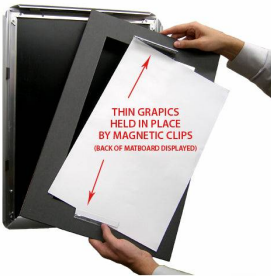

Product Details

- 24x48 Aluminum Snap Frame with 1" Matboard Border
- Poster snap frames 24 x 48 ships **fully assembled**
- Quick-Changing, all 4 frame rails snap-open for easy poster changes
- Holds 24x48 poster or sign
- Snap Frame Profile: 1 1/4" Wide
- Narrow profile offers 11/16" overall off the wall depth
- Accepts printed material up to 1/16" thick
- (9) Aluminum snap frame finishes available
- .040 Backing Board: Thin, durable backer board provides rigidity for your poster
- .020 clear PETG overlay is included to protect your poster insert
- No Tools! All four frame sides snap-open easily by hand
- SwingSnap poster frames can mount either **Portrait or Landscape**
- Installs Easily: Punched holes in frame allow for easy surface mounting
- Hanging hardware (screws) are included

- All Snap Poster Frames Shipped **ASSEMBLED**
- Designer snap-open sign frames are for **INDOOR USE ONLY**

Matboards Create Numerous Benefits

- The 1" wide Mat Border provides an upscale touch to your 24 x 48 poster insert with greater impact.
- Re-Printing of smaller size inserts will have cost savings.
- You can change your Mat Border colors anytime, and create an entire new look for your interior.

Matboard Details

- 1" Viewable Mat Border
- Matboard Overlaps 24x48 Poster by 1" ALL AROUND
- (24) Beveled Matboard Colors Available
- Magnetic Clamps are placed onto the back of the Matboard

to secure your thin poster, graphic or image in place.

See Instruction Sheets ICON (above) for further details.

- Magnetic Clamps are will secure up to 1/16" insert thickness

Custom your Snap Frame

- **Call for Custom Designer SwingSnap Poster Snap Frames!**
- Any Matboard Border Size is Available
- Multiple Matboard Openings are Available
- 100+ Matboard Colors to Choose
- Powdercoat Snap Frame Finishes Available

[MATTE INSTRUCTIONS](#)

[ORDER CUSTOM MATTES](#)

Model	Insert Size	Overall Size	Viewable Area	Ships Via	Shipping Wt	How is Frame Shipped?
SSMCMAT1-2448	24" x 48"	26 1/2" x 50 1/2"	22" x 46"	FedEx	17	Assembled