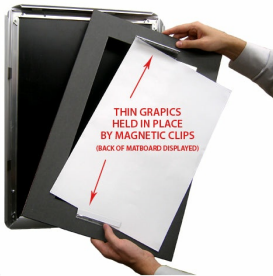

Designer Snap Frames for Posters 24x48 (1" Wide Matboard)

FOR CURRENT PRICING, VISIT THE ID # LISTED ABOVE

1" VIEWABLE
MATBOARD

Product Details

- 24x48 Aluminum Snap Frame with 1" Matboard Border
- Poster snap frames 24 x 48 ships **fully assembled**
- Quick-Changing, all 4 frame rails snap-open for easy poster changes
- Holds 24x48 poster or sign
- Snap Frame Profile: 1 1/4" Wide
- Narrow profile offers 11/16" overall off the wall depth
- Accepts printed material up to 1/16" thick
- (9) Aluminum snap frame finishes available
- .040 Backing Board: Thin, durable backer board provides rigidity for your poster
- .020 clear PETG overlay is included to protect your poster insert
- No Tools! All four frame sides snap-open easily by hand
- SwingSnap poster frames can mount either **Portrait or Landscape**
- Installs Easily: Punched holes in frame allow for easy surface mounting
- Hanging hardware (screws) are included

- All Snap Poster Frames Shipped **ASSEMBLED**
- Designer snap-open sign frames are for **INDOOR USE ONLY**

Matboards Create Numerous Benefits

- The 1" wide Mat Border provides an upscale touch to your 24 x 48 poster insert with greater impact.
- Re-Printing of smaller size inserts will have cost savings.
- You can change your Mat Border colors anytime, and create an entire new look for your interior.

Matboard Details

- 1" Viewable Mat Border
- Matboard Overlaps 24x48 Poster by 1" ALL AROUND
- (24) Beveled Matboard Colors Available
- Magnetic Clamps are placed onto the back of the Matboard

to secure your thin poster, graphic or image in place.