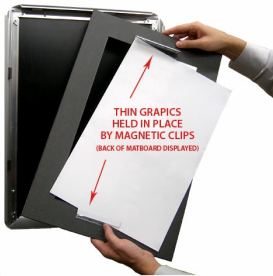

Designer Snap Frames for Posters 12x36 (1" Wide Matboard)

FOR CURRENT PRICING, VISIT THE ID # LISTED ABOVE

1" VIEWABLE
MATBOARD

Product Details

- 12x36 Aluminum Snap Frame with 1" Matboard Border
- Poster snap frames 12 x 36 ships **fully assembled**
- Quick-Changing, all 4 frame rails snap-open for easy poster changes
- Holds 12x36 poster or sign
- Snap Frame Profile: 1 1/4" Wide
- Narrow profile offers 11/16" overall off the wall depth
- Accepts printed material up to 1/16" thick
- (9) Aluminum snap frame finishes available
- .040 Backing Board: Thin, durable backer board provides rigidity for your poster
- .020 clear PETG overlay is included to protect your poster insert
- No Tools! All four frame sides snap-open easily by hand
- SwingSnap poster frames can mount either **Portrait or Landscape**
- Installs Easily: Punched holes in frame allow for easy surface mounting
- Hanging hardware (screws) are included

- All Snap Poster Frames Shipped **ASSEMBLED**
- Designer snap-open sign frames are for **INDOOR USE ONLY**

Matboards Create Numerous Benefits

- The 1" wide Mat Border provides an upscale touch to your 12 x 36 poster insert with greater impact.
- Re-Printing of smaller size inserts will have cost savings.
- You can change your Mat Border colors anytime, and create an entire new look for your interior.