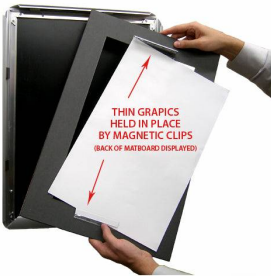

Designer Snap Frames for Posters 22x28 (1" Wide Matboard)

FOR CURRENT PRICING, VISIT THE ID # LISTED ABOVE

1" VIEWABLE
MATBOARD

Product Details

- **22x28 Snap Frame**
- **22x28 Aluminum Snap Frame with 1" Matboard Border**
- Poster snap frames **22 x 28** ships **fully assembled**
- Quick-Changing, all 4 frame rails snap-open for easy poster changes
- **Holds 22 x 28 poster or sign size**
- Snap Frame Profile: **1 1/4" Wide**
- Narrow profile offers **11/16"** overall off the wall depth
- Accepts printed material up to **1/16" thick**
- **8** Aluminum snap frame finishes available
- **.040** Backing Board: Thin, durable backer board provides rigidity for your poster
- **.020** clear PETG overlay is included to protect your poster insert
- **No Tools!** All four frame sides snap-open easily by hand
- SwingSnap poster frames can mount either **Portrait or Landscape**
- Installs Easily: Punched holes in frame allow for easy surface mounting
- Hanging hardware (screws) are included
- **All 22 x 28 Snap Open Poster Frames Shipped ASSEMBLED**
- Designer snap-open sign frames 22x28 **for INDOOR USE ONLY**

Matboards Create Numerous Benefits

- The 1" wide Mat Border provides an upscale touch to your 22 x 28 poster insert with greater impact.
- Re-Printing of smaller size inserts will have cost savings.
- You can change your Mat Border colors anytime, and create an entire new look for your interior.