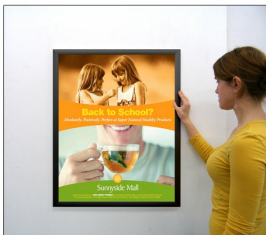

- Aluminum snap-open displays are for **Indoor** or ****Outdoor use.**

**Be sure to laminate your insert material if going outdoors
**Poster Snap Frames are weather resistant. Not waterproof

Ceiling Mount Options

- **Common Applications:** Displaying "suspended" advertisements or menu's in front of windows or behind a counter or cash wrap is a great way to grab someone's attention and drive traffic and sales to your place of business.

- We offer the option of installing "D" Rings onto the Snap Frame. This allows you the option of suspending your frame from the ceiling. Both the short side and long side will have "D" Rings installed, giving you the option to hang and display your snap frame in Portrait or Landscape orientation.

- You have the choice of silver chain links in 2 FEET, 4 FEET or 6 FEET Lengths. Custom color chains and lengths are available upon request.

NOTE: these products are **SINGLE SIDED displays. If you require double sided displays to show two separate advertisements, then please Contact Us to quote out your size and specifications.

**Due to the variety of ceiling surfaces, we advise you to purchase the appropriate hooks at your local hardware store. We DO NOT include or offer the Ceiling Hooks that the Chains will attach to.

Customize your Snap Frame

- Call to customize Mitered SwingSnap Poster Snap Frames 36x48!

[ABOUT SNAP FRAMES](#)

[CUSTOM SNAP FRAMES](#)