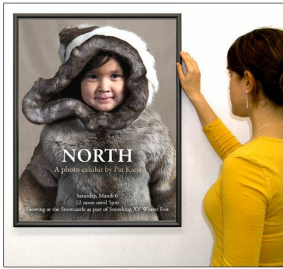

Product Sheet

Item ID # SSMCMINI-1117

MINI 11x17 Poster Snap Frames (.060" Wide Frame Profile)

FOR CURRENT PRICING, VISIT THE ID # LISTED ABOVE
FREE SHIPPING

Product Details

- Quick-Changing, all 4 frame rails snap-open for easy poster changes
- Front Loading Frame for **11x17 posters** and other signage
- Snap Frame Profile: **.60" Wide**
- Narrow profile offers **5/8" overall off the wall depth**
- Accepts printed material up to 1/16" thick
- Viewable Area: Moulding overlaps poster insert by 3/8" all around
- (2) Aluminum snap frame finishes available: **Satin Silver and Sain Black**
- .040 Backing Board: Thin, durable backer board provides rigidity for your poster
- .020 clear PETG overlay is included to protect your poster insert
- No Tools! All four frame sides snap-open easily by hand
- SwingSnap poster frames can mount either **Portrait or Landscape**
- Installs Easily: Punched holes in frame allow for easy surface mounting
- Hanging hardware is included

Customize your Snap Frames

- [Call to customize MINI SwingSnap Poster Snap Frames 11 x 17!](#)

Model	Insert Size	Overall Size	Viewable Area	Ships Via	Shipping Wt	How is Frame Shipped?
SSMCMINI-1117	11" x 17"	11 1/2" x 17 1/2"	10 1/4" x 16 1/4"	FedEx	5	Assembled